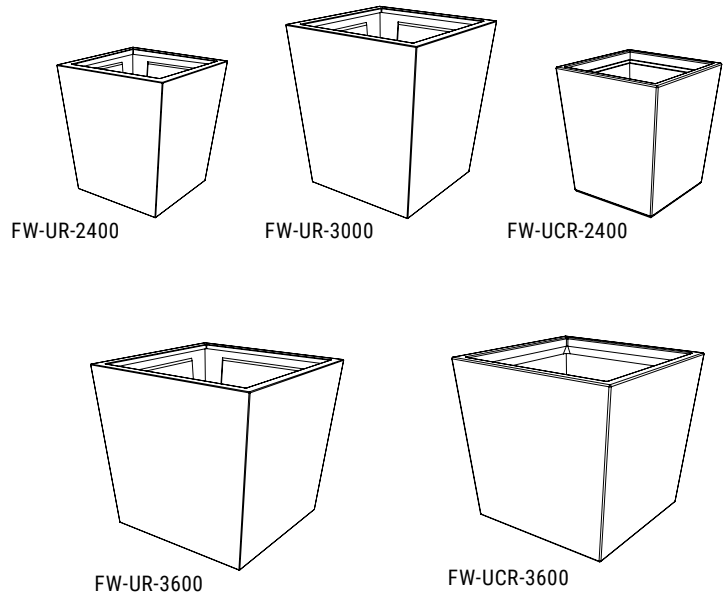

Urban Square Planters

- Durable and lightweight GFRC Glass Fiber Reinforced Concrete or FRP Fiberglass
- Quick ship available in three sizes in either GFRC Pearl, Acid Etch finish, or FRP Puddle or Shadow, Smooth finish
- Coordinates with our self-watering container irrigation products

PART NO.	DESCRIPTION	COLORS - FINISH	PRICE, EA.
FW-UR-2400	Urban Collection FRP fiberglass tapered square, 24"Sq x 27"H, 30 lbs.	Puddle or Shadow - Smooth Finish	800.00
FW-UR-3000	Urban Collection FRP fiberglass tapered square, 30"Sq x 34"H, 40 lbs.	Puddle or Shadow - Smooth Finish	1050.00
FW-UR-3600	Urban Collection FRP fiberglass tapered square, 36"Sq x 34"H, 75 lbs.	Puddle or Shadow - Smooth Finish	1540.00
FW-UCR-2400	Urban Collection GFRC lightweight concrete tapered square, 24"Sq x 27"H, 160 lbs.	Pearl - Acid Etch	680.00
FW-UCR-3600	Urban Collection GFRC lightweight concrete tapered square, 36"Sq x 34"H, 370 lbs.	Pearl - Acid Etch	1330.00