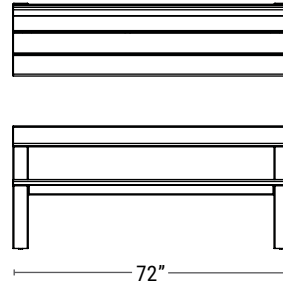

Willard Benches

- Powder-coated steel and Thermally modified wood
- Pairs with Wilshire and Boulevard Planters
- Quick ship available in 72"L in Pitch Satin with Thermally modified wood

FW-WT-721932