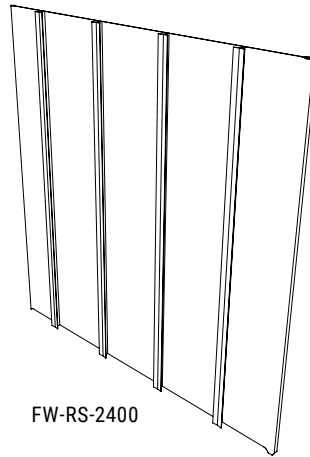

Root Solutions

- Durable and long-lasting 100% Post-Consumer Recycled Polyethylene
- Fast and easy to assemble with self-locking channel
- Anti-compaction channels direct roots downward, prevent root girdling.
- Quick ship available in 18"H and 24"H

PART NO.	DESCRIPTION	CASE QTY	PRICE, EA.
FW-RS-1800	Root Solutions polyethylene locking root barrier, 24"W x 18"L, Black HD/LLDPE	20	145.00
FW-RS-2400	Root Solutions polyethylene locking root barrier, 24"W x 24"L, Black HD/LLDPE	20	165.00