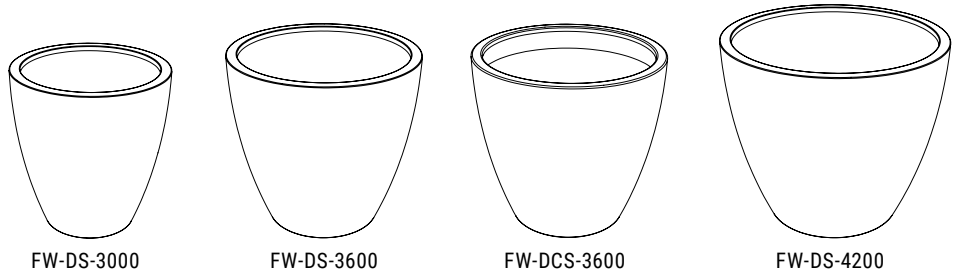

Downtown Round Planters

- Durable and lightweight GFRC Glass Fiber Reinforced Concrete or FRP Fiberglass
- Quick ship available in three sizes in either GFRC Pearl, Acid Etch finish, or FRP Puddle or Shadow, Smooth finish
- Coordinates with our self-watering container irrigation products

PART NO.	DESCRIPTION	COLORS - FINISH	PRICE, EA.
FW-DS-3000	Downtown Collection FRP fiberglass round, 30" Dia. x 32"H, 32 lbs.	Puddle or Shadow - Smooth Finish	840.00
FW-DS-3600	Downtown Collection FRP fiberglass round, 36" Dia. x 34"H, 42 lbs.	Puddle or Shadow - Smooth Finish	1230.00
FW-DS-4200	Downtown Collection FRP fiberglass round, 42" Dia. x 36"H, 52 lbs.	Puddle or Shadow - Smooth Finish	1560.00
FW-DCS-3600	Downtown Collection GFRC lightweight concrete round, 36" Dia. x 34"H, 240 lbs.	Pearl - Acid Etch	1070.00