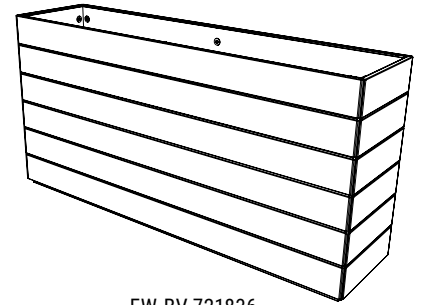

FW-BV-721836

PART NO.	DESCRIPTION	FINISH	PRICE, EA.
FW-BV-481836	Boulevard Collection wood and FRP fiberglass rectangle, 48"L x 18"W x 36"H, 175 lbs.	Thermally modified wood	2,525.00
FW-BV-721836	Boulevard Collection wood and FRP fiberglass rectangle, 72"L x 18"W x 36"H, 235 lbs.	Thermally modified wood	3,640.00