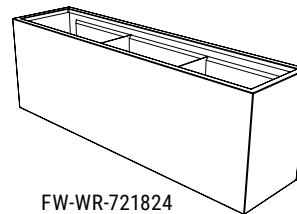

FW-WR-481824

FW-WR-601824

FW-WCR-481824

FW-WR-721824

FW-WCR-721824

PART NO.	DESCRIPTION	COLORS - FINISH	PRICE, EA.
FW-WR-481824	Wilshire Collection FRP fiberglass rectangle, 48"L x 18"W x 24"H, 45 lbs.	Puddle or Shadow - Smooth Finish	1025.00
FW-WR-601824	Wilshire Collection FRP fiberglass rectangle, 60"L x 18"W x 24"H, 55 lbs.	Puddle or Shadow - Smooth Finish	1300.00
FW-WR-721824	Wilshire Collection FRP fiberglass rectangle, 72"L x 18"W x 24"H, 65 lbs.	Puddle or Shadow - Smooth Finish	1550.00
FW-WCR-481824	Wilshire Collection GFRC lightweight concrete, 48"L x 18"W x 24"H, 285 lbs.	Pearl - Acid Etch	950.00
FW-WCR-721824	Wilshire Collection GFRC lightweight concrete, 72"L x 18"W x 24"H, 410 lbs.	Pearl - Acid Etch	1400.00