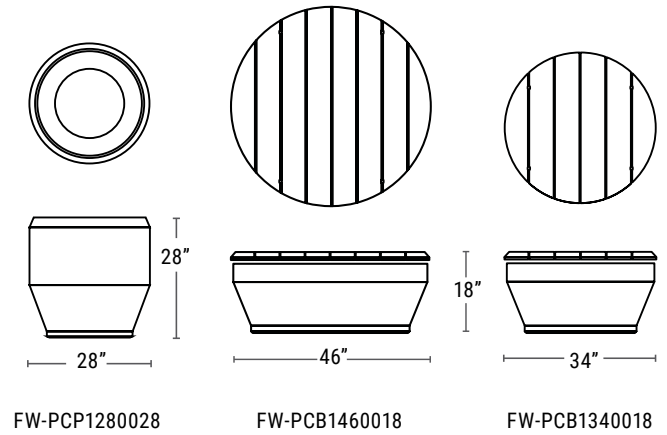

Paso Planters and Stools

- GFRC & Thermally modified hardwood planters and stools
- Suitable for indoor or outdoor use
- Quick ship available in sizes shown below in Pearl, Acid Etch finish
- Planter includes drainage hole

PART NO.	DESCRIPTION	COLORS - FINISH	PRICE, EA.
FW-PCP1280028	Paso Round Planter, GFRC lightweight concrete, 28"Dia. x 28"H, 151 lbs.	Pearl - Acid Etch	750.00
FW-PCB1340018	Paso Collection small stool, GFRC lightweight concrete, 34"Dia. x 18"H, 151 lbs.	Pearl - Acid Etch	2250.00
FW-PCB1460018	Paso Collection medium stool, GFRC lightweight concrete, 46"Dia. x 18"H, 304 lbs.	Pearl - Acid Etch	3100.00