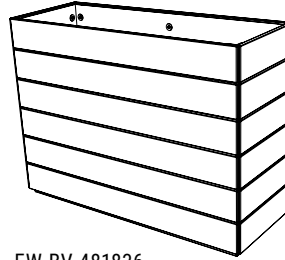

Boulevard Rectangle & Square Planters

- Commercial-grade planters
- Fiberglass liner with Thermally modified wood cladding
- Quick ship available in two sizes
- Suitable for indoor or outdoor use
- Comes without drain holes, can be installed in the field

FW-BV-481836