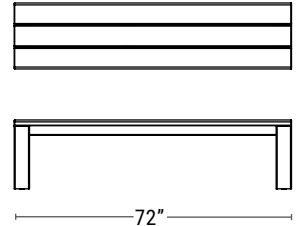

FW-WT-721818

PART NO.	DESCRIPTION	FINISH	PRICE, EA.
FW-WT-721818	Willard backless wood bench, with powder-coated steel frame, 72"L x 18"W x 18"H, 111 lbs.	Pitch Satin and Thermally modified wood	2,210.00
FW-WT-721932	Willard wood bench with back, and powder-coated steel frame, 72"L x 19"W x 32"H, 137 lbs.	Pitch Satin and Thermally modified wood	2,800.00