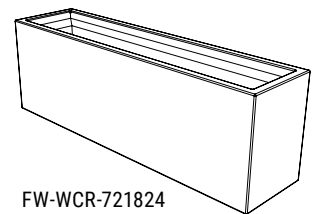

FW-WR-481824

FW-WR-601824

FW-WCR-481824

FW-WR-721824

FW-WCR-721824

PART NO.	DESCRIPTION	COLORS - FINISH	PRICE, EA.
FW-WR-481824	Wilshire Collection FRP fiberglass rectangle, 48"L x 18"W x 24"H, 45 lbs.	Puddle or Shadow - Smooth Finish	1025.00
FW-WR-601824	Wilshire Collection FRP fiberglass rectangle, 60"L x 18"W x 24"H, 55 lbs.	Puddle or Shadow - Smooth Finish	1300.00
FW-WR-721824	Wilshire Collection FRP fiberglass rectangle, 72"L x 18"W x 24"H, 65 lbs.	Puddle or Shadow - Smooth Finish	1550.00
FW-WCR-481824	Wilshire Collection GFRC lightweight concrete, 48"L x 18"W x 24"H, 285 lbs.	Pearl - Acid Etch	950.00
FW-WCR-721824	Wilshire Collection GFRC lightweight concrete, 72"L x 18"W x 24"H, 410 lbs.	Pearl - Acid Etch	1400.00