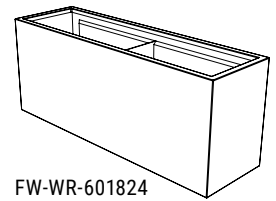

FW-WR-481824

FW-WR-601824

FW-WCR-481824

FW-WR-721824

FW-WCR-721824

PART NO.	DESCRIPTION	COLORS - FINISH	PRICE, EA.
FW-WR-481824	Wilshire Collection FRP fiberglass rectangle, 48"L x 18"W x 24"H, 45 lbs.	Puddle or Shadow - Smooth Finish	1025.00
FW-WR-601824	Wilshire Collection FRP fiberglass rectangle, 60"L x 18"W x 24"H, 55 lbs.	Puddle or Shadow - Smooth Finish	1300.00
FW-WR-721824	Wilshire Collection FRP fiberglass rectangle, 72"L x 18"W x 24"H, 65 lbs.	Puddle or Shadow - Smooth Finish	1550.00
FW-WCR-481824	Wilshire Collection GFRC lightweight concrete, 48"L x 18"W x 24"H, 285 lbs.	Pearl - Acid Etch	950.00
FW-WCR-721824	Wilshire Collection GFRC lightweight concrete, 72"L x 18"W x 24"H, 410 lbs.	Pearl - Acid Etch	1400.00