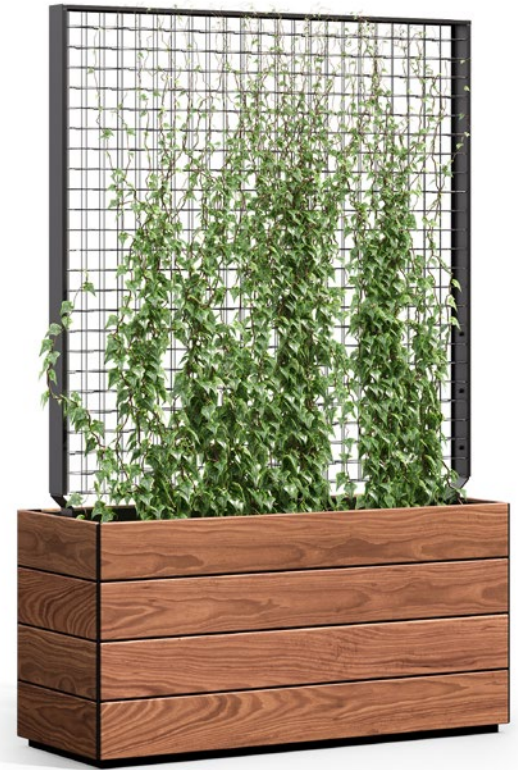

Boulevard Planters with Greenscreen® Trellis

- Fiberglass planter with Thermally modified wood cladding with Black powder-coated Greenscreen® trellis, 2"W x 2"L x 3"D grid
- Center-mounted trellis
- Quick ship available in two sizes
- Comes without drain holes, can be installed in the field
- Quick Ship finishes for Boulevard Planters with Greenscreen Trellis limited to those shown below.

Product image may not represent the item size available by Quick Ship.

PART NO.	DESCRIPTION	QUICK SHIP PLANTER FINISH OPTIONS	QUICK SHIP TRELLIS FINISH	PRICE, EA.
FW-BVX2-481824-74	Boulevard wood & FRP w/ Greenscreen Trellis, 48"L x 18"W x 24"H - 74"H total, 143 lbs.	Thermally modified wood	Textured Black	3,125.00
FW-BVX2-721824-74	Boulevard wood & FRP w/ Greenscreen Trellis, 72"L x 18"W x 24"H - 74"H total, 190 lbs.	Thermally modified wood	Textured Black	4,000.00

To start your order, follow the QR code to the **Request Quote** form or call: 800.542.2282.
We will confirm availability and provide a quote, including applicable tax and shipping/freight.
Products typically ship within 2-4 weeks, subject to availability. Quantity limit of 5 per item.

Pricing effective 04.08.24