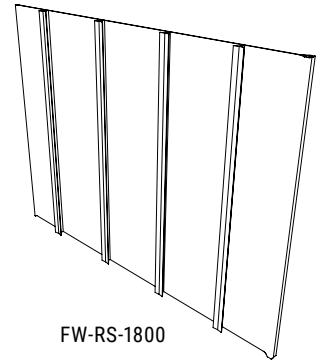

Root Solutions

- Durable and long-lasting 100% Post-Consumer Recycled Polyethylene
- Fast and easy to assemble with self-locking channel
- Anti-compaction channels direct roots downward, prevent root girdling.
- Quick ship available in 18"H and 24"H

PART NO.	DESCRIPTION	CASE QTY	PRICE, EA.
FW-RS-1800	Root Solutions polyethylene locking root barrier, 24"W x 18"L, Black HD/LLDPE	20	145.00
FW-RS-2400	Root Solutions polyethylene locking root barrier, 24"W x 24"L, Black HD/LLDPE	20	165.00