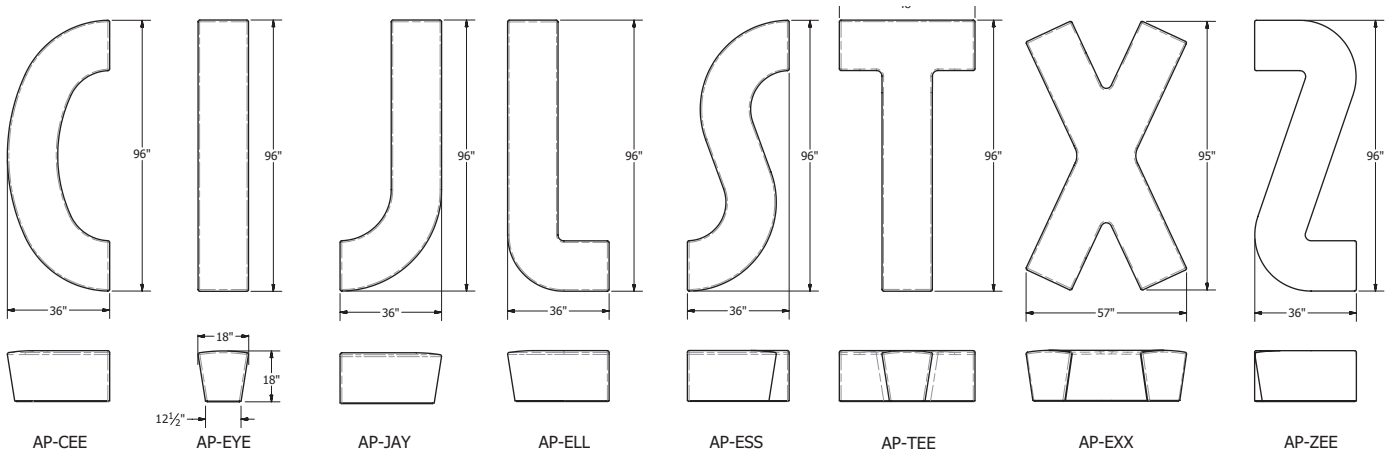

Alpha Collection - GFRC Benches and Planters

Part No.	Description	Size	Weight
AP-CEE	Lightweight GFRC concrete letter "C" bench	96" x 36" x 18"	315
AP-EYE	Lightweight GFRC concrete letter "I" bench	96" x 18" x 18"	286
AP-EYE	Lightweight GFRC concrete letter "l" bench	96" x 18" x 18"	286
AP-JAY	Lightweight GFRC concrete letter "J" bench	96" x 36" x 18"	300
AP-ELL	Lightweight GFRC concrete letter "L" bench	96" x 36" x 18"	325
AP-ESS	Lightweight GFRC concrete letter "S" bench	96" x 36" x 18"	312
AP-TEE	Lightweight GFRC concrete letter "T" bench	96" x 48" x 18"	365
AP-EXX	Lightweight GFRC concrete letter "X" bench	96" x 57" x 18"	468
AP-ZEE	Lightweight GFRC concrete letter "Z" bench	96" x 36" x 18"	365
AP-241818	Lightweight GFRC concrete 24" Alpha planter	24" x 18" x 18"	92
AP-361818	Lightweight GFRC concrete 36" Alpha planter	36" x 18" x 18"	118
AP-481818	Lightweight GFRC concrete 48" Alpha planter	48" x 18" x 18"	143
AP-601818	Lightweight GFRC concrete 60" Alpha planter	60" x 18" x 18"	182
AP-721818	Lightweight GFRC concrete 72" Alpha planter	72" x 18" x 18"	208
AP-961818	Lightweight GFRC concrete 96" Alpha planter	96" x 18" x 18"	275
AP-24	Lightweight GFRC concrete 24" Alpha Straight bench	24" x 18" x 18"	93
AP-48	Lightweight GFRC concrete 48" Alpha Straight bench	48" x 18" x 18"	155
AP-72	Lightweight GFRC concrete 72" Alpha Straight bench	72" x 18" x 18"	218
AP-1845	Lightweight GFRC concrete 18" x 45 Alpha angle bench	43" x 43" x 18"	135
AP-1890	Lightweight GFRC concrete 18" x 90 Alpha right angle bench	36" x 36" x 18"	160
AST	Optional stainless steel skate stop for bench, surface mounted, mounting hardware included.	3" x 1-1/4"	1