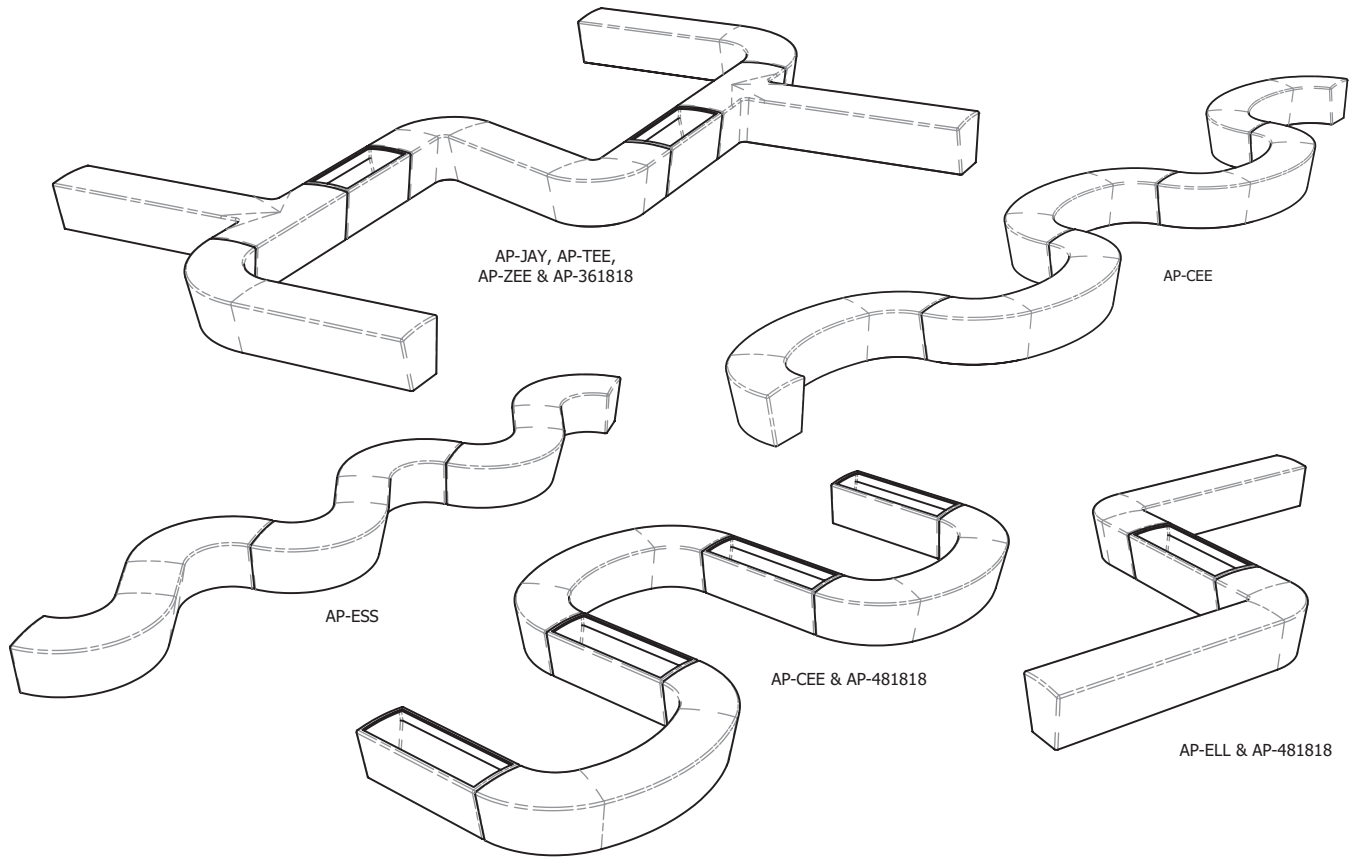

Alpha Collection - GFRC Benches and Planters

Sample Configurations

Note: All letter benches are 96" long. Benches are available with hidden internal or exterior anchor brackets - see product drawings for details. Products are treated with medium duty sealant. Planters will be delivered with drain holes unless otherwise specified. Optional skate deterrents to be installed in the field.

All Alpha Collection GFRC benches and matching planters are available in all Tournesol Siteworks GFRC lightweight concrete colors, in either Sandblast or Acid Etch finishes. Please contact your salesperson for samples or details.