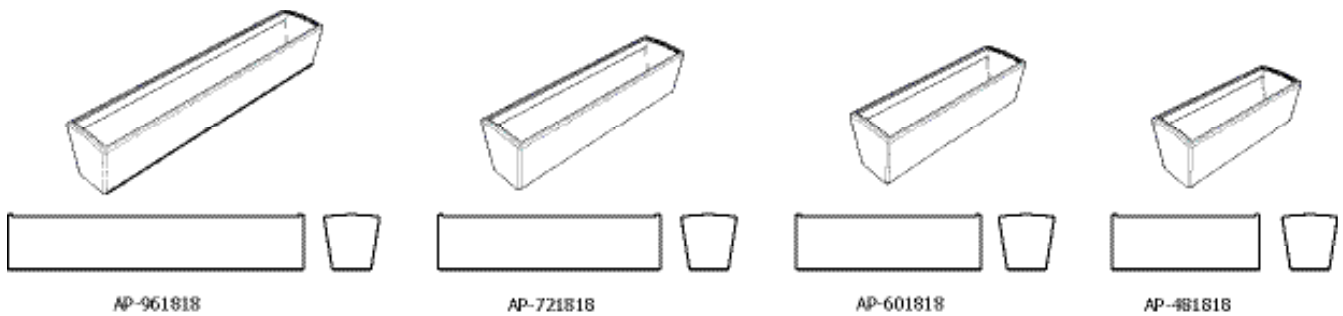

Alpha Collection

Modular lightweight GFRC benches with integrated planters

Materials: **Lightweight GFRC concrete**

A whimsical, yet extremely practical collection of modular lightweight concrete benches and accessories loosely based on letters of the alphabet. With eight letter shapes, this modern backless modular seating is only limited by your imagination. Available with integrated matching Alpha planters in many GFRC colors with two popular textures.

Alpha Collection - GFRC Benches and Planters

Sample Configurations

Note: All letter benches are 96" long. Benches are available with hidden internal or exterior anchor brackets - see product drawings for details. Products are treated with medium duty sealant. Planters will be delivered with drain holes unless otherwise specified. Optional skate deterrents to be installed in the field.