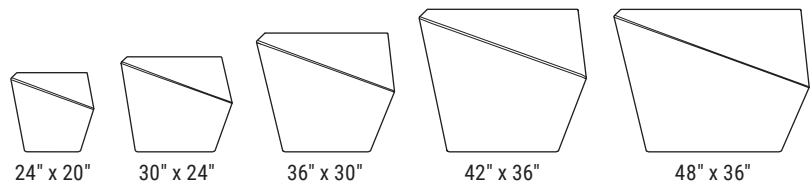

## DELTA TALL

PRODUCT	SHAPE	WIDTH	HEIGHT	BASE SIZE	WEIGHT (LBS.)	VOLUME (CUBIC FT.)	INTERIOR TOP	IRRIGATION
DCT-2436	Three-Sided	24"	36"	14"	90	4.5	13"	CWC-1200
DCT-3042	Three-Sided	30"	42"	20"	130	10.3	17"	CWC-1500

## DELTA STANDARD

PRODUCT	SHAPE	WIDTH	HEIGHT	BASE SIZE	WEIGHT (LBS.)	VOLUME (CUBIC FT.)	INTERIOR TOP	IRRIGATION
DCT-2400	Three-Sided	24"	20"	14"	55	2.5	13"	CWC-1200 / CWM-1114-MS
DCT-3000	Three-Sided	30"	24"	20"	90	5.5	19"	CWC-1600 / CWM-1720-MS
DCT-3600	Three-Sided	36"	30"	22"	130	10.1	25"	CWC-2100 / CWM-1120-3K
DCT-4200	Three-Sided	42"	36"	28"	190	18.2	31"	CWC-2800 / CWM-1120-4K
DCT-4800	Three-Sided	48"	36"	34"	230	25.3	37"	CWC-3300 / CWM-1720-3K

## DELTA LOW

PRODUCT	SHAPE	WIDTH	HEIGHT	BASE SIZE	WEIGHT (LBS.)	VOLUME (CUBIC FT.)	INTERIOR TOP	IRRIGATION
DCT-3614	Three-Sided	36"	14"	26"	80"	4.7	25"	CWF-2808 / CWM-1109-2K
DCT-4216	Three-Sided	42"	16"	28"	100"	6.7	27"	CWF-2508 / CWM-1109-3K
DCT-4818	Three-Sided	48"	18"	30"	130"	9.6	31"	CWF-2909 / CWM-1114-3K
DCT-6023	Three-Sided	60"	23"	40"	215"	22	43"	CWF-3410 / CWM-1714-3K

## DELTA TALL

PRODUCT	SHAPE	WIDTH	HEIGHT	BASE SIZE	WEIGHT (LBS.)	VOLUME (CUBIC FT.)	INTERIOR TOP	IRRIGATION
DT-2436	Three-Sided	24"	36"	14"	25	4.5	13"	CWC-1200
DT-3042	Three-Sided	30"	42"	20"	35	10.3	17"	CWC-1500