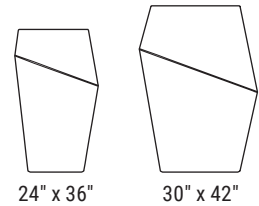

separating space, yet the Delta planters additionally display a unique solution for amenity decks to streetscapes, courtyards, and rooftops.

## DELTA TALL

PRODUCT	SHAPE	WIDTH	HEIGHT	BASE SIZE	WEIGHT (LBS.)	VOLUME (CUBIC FT.)	INTERIOR TOP	IRRIGATION
DCT-2436	Three-Sided	24"	36"	14"	90	4.5	13"	CWC-1200
DCT-3042	Three-Sided	30"	42"	20"	130	10.3	17"	CWC-1500

## DELTA STANDARD

PRODUCT	SHAPE	WIDTH	HEIGHT	BASE SIZE	WEIGHT (LBS.)	VOLUME (CUBIC FT.)	INTERIOR TOP	IRRIGATION
DCT-2400	Three-Sided	24"	20"	14"	55	2.5	13"	CWC-1200 / CWM-1114-MS
DCT-3000	Three-Sided	30"	24"	20"	90	5.5	19"	CWC-1600 / CWM-1720-MS
DCT-3600	Three-Sided	36"	30"	22"	130	10.1	25"	CWC-2100 / CWM-1120-3K
DCT-4200	Three-Sided	42"	36"	28"	190	18.2	31"	CWC-2800 / CWM-1120-4K
DCT-4800	Three-Sided	48"	36"	34"	230	25.3	37"	CWC-3300 / CWM-1720-3K