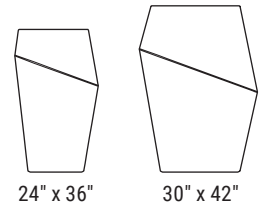

## DELTA TALL

PRODUCT	SHAPE	WIDTH	HEIGHT	BASE SIZE	WEIGHT (LBS.)	VOLUME (CUBIC FT.)	INTERIOR TOP	IRRIGATION
DCT-2436	Three-Sided	24"	36"	14"	90	4.5	13"	CWC-1200
DCT-3042	Three-Sided	30"	42"	20"	130	10.3	17"	CWC-1500

## DELTA STANDARD

PRODUCT	SHAPE	WIDTH	HEIGHT	BASE SIZE	WEIGHT (LBS.)	VOLUME (CUBIC FT.)	INTERIOR TOP	IRRIGATION
DCT-2400	Three-Sided	24"	20"	14"	55	2.5	13"	CWC-1200 / CWM-1114-MS
DCT-3000	Three-Sided	30"	24"	20"	90	5.5	19"	CWC-1600 / CWM-1720-MS
DCT-3600	Three-Sided	36"	30"	22"	130	10.1	25"	CWC-2100 / CWM-1120-3K
DCT-4200	Three-Sided	42"	36"	28"	190	18.2	31"	CWC-2800 / CWM-1120-4K
DCT-4800	Three-Sided	48"	36"	34"	230	25.3	37"	CWC-3300 / CWM-1720-3K

## DELTA LOW

PRODUCT	SHAPE	WIDTH	HEIGHT	BASE SIZE	WEIGHT (LBS.)	VOLUME (CUBIC FT.)	INTERIOR TOP	IRRIGATION
DCT-3614	Three-Sided	36"	14"	26"	80"	4.7	25"	CWF-2808 / CWM-1109-2K
DCT-4216	Three-Sided	42"	16"	28"	100"	6.7	27"	CWF-2508 / CWM-1109-3K
DCT-4818	Three-Sided	48"	18"	30"	130"	9.6	31"	CWF-2909 / CWM-1114-3K
DCT-6023	Three-Sided	60"	23"	40"	215"	22	43"	CWF-3410 / CWM-1714-3K

## DELTA TALL

PRODUCT	SHAPE	WIDTH	HEIGHT	BASE SIZE	WEIGHT (LBS.)	VOLUME (CUBIC FT.)	INTERIOR TOP	IRRIGATION
DT-2436	Three-Sided	24"	36"	14"	25	4.5	13"	CWC-1200
DT-3042	Three-Sided	30"	42"	20"	35	10.3	17"	CWC-1500