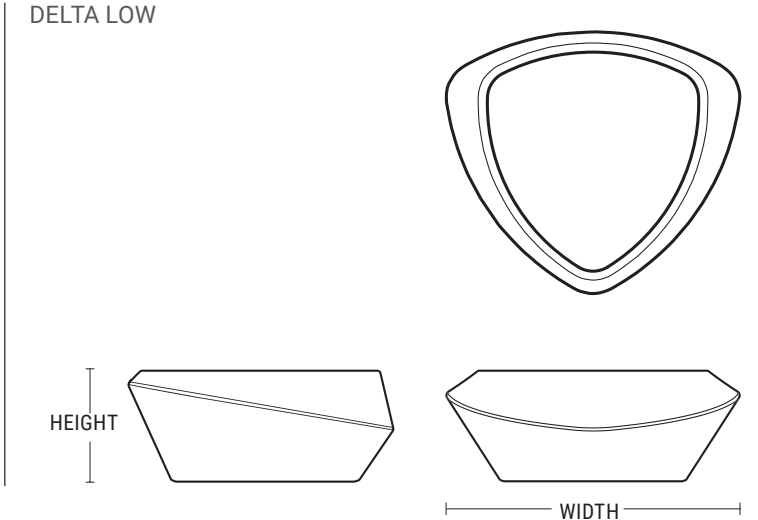

Delta Planters

- Commercial-grade planters
- Suitable for indoor or outdoor use
- Available in lightweight fiberglass or
- Lightweight Glass Fiber Reinforced Concrete
- A broad range of sizes
- GFRC is 75% lighter than cast concrete
- Planters are water-resistant
- TourneSeal waterproofing sealant available