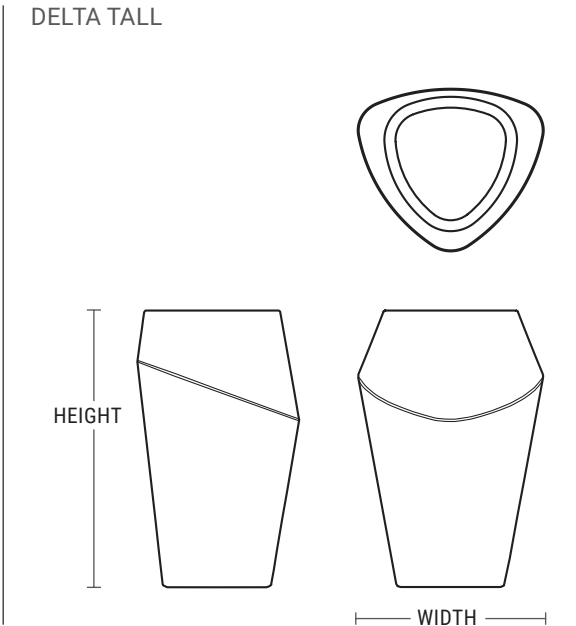

Delta Planters

- Commercial-grade planters
- Suitable for indoor or outdoor use
- Available in lightweight fiberglass or
- Lightweight Glass Fiber Reinforced Concrete
- A broad range of sizes
- GFRC is 75% lighter than cast concrete
- Planters are water-resistant
- TourneSeal waterproofing sealant available