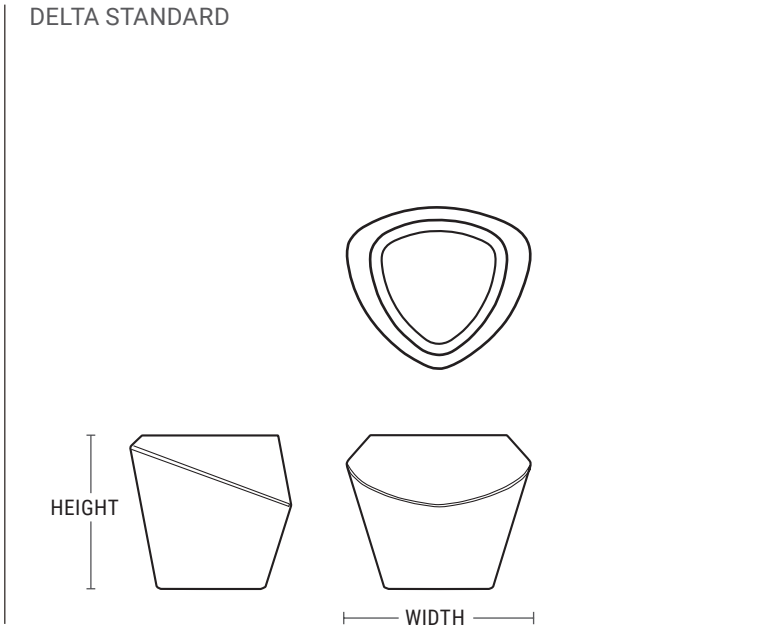

Delta Planters

- Commercial-grade planters
- Suitable for indoor or outdoor use
- Available in lightweight fiberglass or
- Lightweight Glass Fiber Reinforced Concrete
- A broad range of sizes
- GFRC is 75% lighter than cast concrete
- Planters are water-resistant
- TourneSeal waterproofing sealant available