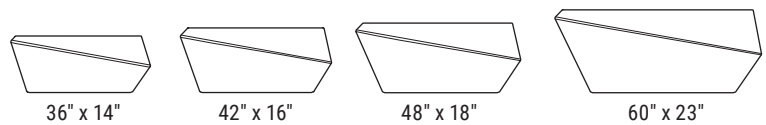

# Delta GFRC Planters

- Lightweight GFRC
- Commercial-grade planters
- Suitable for indoor or outdoor use
- 1-5/8" drain holes standard

## DELTA TALL

PRODUCT	SHAPE	WIDTH	HEIGHT	BASE SIZE	WEIGHT (LBS.)	VOLUME (CUBIC FT.)	INTERIOR TOP	IRRIGATION
DCT-2436	Three-Sided	24"	36"	14"	90	4.5	13"	CWC-1200
DCT-3042	Three-Sided	30"	42"	20"	130	10.3	17"	CWC-1500

## DELTA STANDARD

PRODUCT	SHAPE	WIDTH	HEIGHT	BASE SIZE	WEIGHT (LBS.)	VOLUME (CUBIC FT.)	INTERIOR TOP	IRRIGATION
DCT-2400	Three-Sided	24"	20"	14"	55	2.5	13"	CWC-1200 / CWM-1114-MS
DCT-3000	Three-Sided	30"	24"	20"	90	5.5	19"	CWC-1600 / CWM-1720-MS
DCT-3600	Three-Sided	36"	30"	22"	130	10.1	25"	CWC-2100 / CWM-1120-3K
DCT-4200	Three-Sided	42"	36"	28"	190	18.2	31"	CWC-2800 / CWM-1120-4K
DCT-4800	Three-Sided	48"	36"	34"	230	25.3	37"	CWC-3300 / CWM-1720-3K

## DELTA LOW

PRODUCT	SHAPE	WIDTH	HEIGHT	BASE SIZE	WEIGHT (LBS.)	VOLUME (CUBIC FT.)	INTERIOR TOP	IRRIGATION
DCT-3614	Three-Sided	36"	14"	26"	80"	4.7	25"	CWF-2808 / CWM-1109-2K
DCT-4216	Three-Sided	42"	16"	28"	100"	6.7	27"	CWF-2508 / CWM-1109-3K
DCT-4818	Three-Sided	48"	18"	30"	130"	9.6	31"	CWF-2909 / CWM-1114-3K
DCT-6023	Three-Sided	60"	23"	40"	215"	22	43"	CWF-3410 / CWM-1714-3K