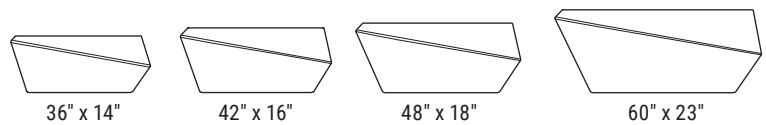

DELTA STANDARD

PRODUCT	SHAPE	WIDTH	HEIGHT	BASE SIZE	WEIGHT (LBS.)	VOLUME (CUBIC FT.)	INTERIOR TOP	IRRIGATION
DT-2400	Three-Sided	24"	20"	14"	15	2.5	13"	CWC-1200 / CWM-1114-MS
DT-3000	Three-Sided	30"	24"	20"	25	5.5	19"	CWC-1600 / CWM-1720-MS
DT-3600	Three-Sided	36"	30"	22"	35	10.1	25"	CWC-2100 / CWM-1120-3K
DT-4200	Three-Sided	42"	36"	28"	50	18.2	31"	CWC-2800 / CWM-1120-4K
DT-4800	Three-Sided	48"	36"	34"	60	25.3	37"	CWC-3300 / CWM-1720-3K