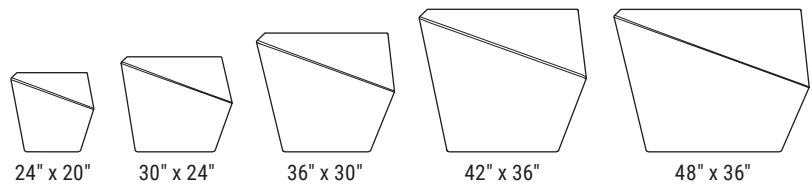

# Delta Planters

- Commercial-grade planters
- Suitable for indoor or outdoor use
- Available in lightweight fiberglass or
- Lightweight Glass Fiber Reinforced Concrete
- A broad range of sizes
- GFRC is 75% lighter than cast concrete
- Planters are water-resistant
- TourneSeal waterproofing sealant available

## DELTA TALL

PRODUCT	SHAPE	WIDTH	HEIGHT	BASE SIZE	WEIGHT (LBS.)	VOLUME (CUBIC FT.)	INTERIOR TOP	IRRIGATION
DCT-2436	Three-Sided	24"	36"	14"	90	4.5	13"	CWC-1200
DCT-3042	Three-Sided	30"	42"	20"	130	10.3	17"	CWC-1500

## DELTA STANDARD

PRODUCT	SHAPE	WIDTH	HEIGHT	BASE SIZE	WEIGHT (LBS.)	VOLUME (CUBIC FT.)	INTERIOR TOP	IRRIGATION
DCT-2400	Three-Sided	24"	20"	14"	55	2.5	13"	CWC-1200 / CWM-1114-MS
DCT-3000	Three-Sided	30"	24"	20"	90	5.5	19"	CWC-1600 / CWM-1720-MS
DCT-3600	Three-Sided	36"	30"	22"	130	10.1	25"	CWC-2100 / CWM-1120-3K
DCT-4200	Three-Sided	42"	36"	28"	190	18.2	31"	CWC-2800 / CWM-1120-4K
DCT-4800	Three-Sided	48"	36"	34"	230	25.3	37"	CWC-3300 / CWM-1720-3K