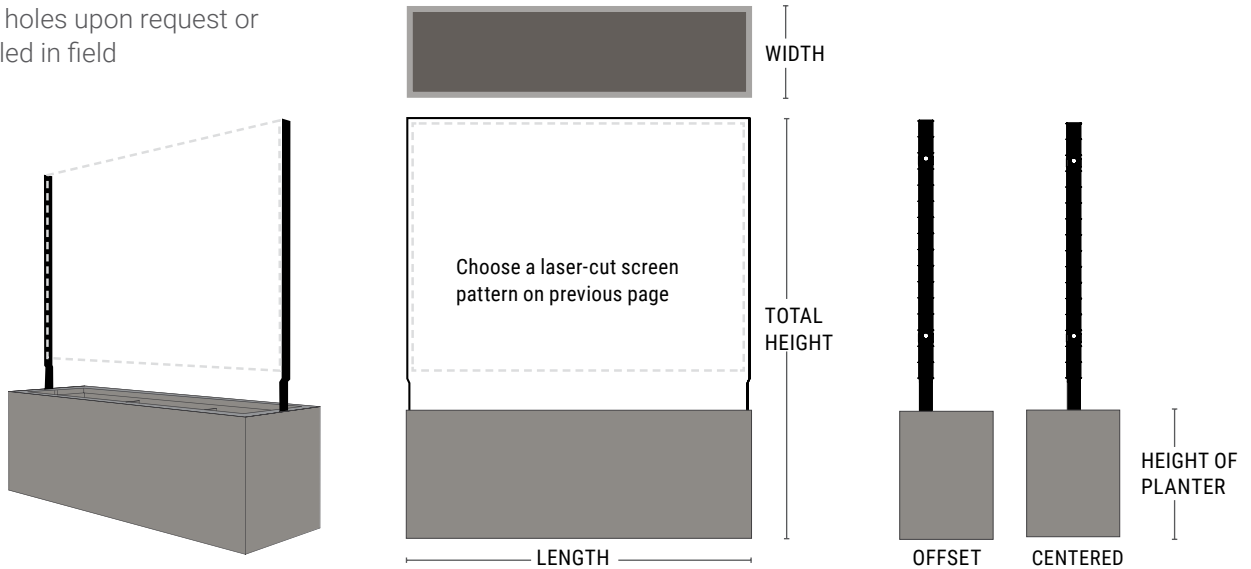

Wilshire Planters FRP with Laser-Cut Screen

- Lightweight fiberglass
- Integrated privacy screen
- Custom screen designs possible
- Hidden support brackets
- Drain holes upon request or installed in field

PRODUCT	LENGTH	WIDTH	HEIGHT OF PLANTER	TOTAL HEIGHT WITH SCREEN	WEIGHT (LBS.)	VOLUME (CUBIC FT.)	IRRIGATION	LASER-CUT SCREEN
WX-481824-78	48"	18"	24"	78"	144	12	CWM-R1620-2k	Options on following page
WX-481836-90	48"	18"	36"	90"	165	12	CWM-R1620-2k	Options on following page
WX-482424-78	48"	24"	24"	78"	152	16	CWM-R1620-2k	Options on following page
WX-721824-78	72"	18"	24"	78"	192	18	CWM-R1620-3k	Options on following page
WX-722424-78	72"	24"	24"	78"	202	24	CWM-R1620-3k	Options on following page
WX-721836-90	72"	18"	36"	90"	221	18	CWM-R1620-3k	Options on following page
WX-961824-78	96"	18"	24"	78"	240	22	CWM-R1620-4k	Call for information
WX-961836-90	96"	18"	36"	90"	276	24	CWM-R1620-4k	Call for information
WX-962424-78	96"	24"	24"	78"	252	30	CWM-R1620-4k	Call for information