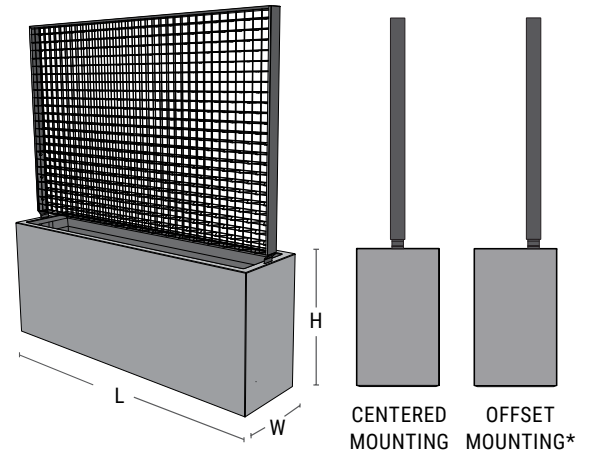

- Durable, lightweight FRP planter with powder-coated Greenscreen® trellis. 2"W x 2"L x 3"D grid.
- Trellis vertical supports fit into planter lip and are secured with discrete stainless-steel fasteners.
- Trellis is framed on top and sides and extends to planter edge so adjacent planters form a seamless trellis wall.
- Select a Greenscreen Trellis color in addition to a FRP color and texture. Drain holes available upon request.