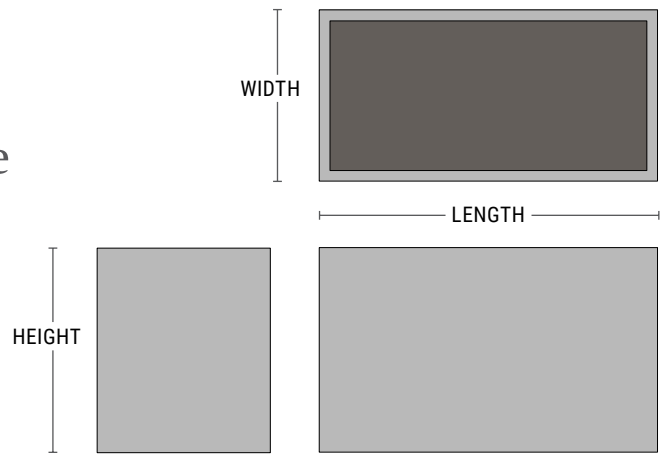

Wilshire Planters Aluminum Rectangle & Square

- 100% recyclable marine-grade aluminum
- Same strength as Wilshire Steel but weigh 40-60% less
- Engineered for strength with welded stiffeners
- Laser-cut & welded for consistent thickness and edge-detail at any scale
- Powder-coat over zinc-free epoxy primer

PRODUCT	SHAPE	LENGTH	WIDTH	HEIGHT	WEIGHT (LBS.)	VOLUME (CUBIC FT.)	INTERIOR TOP	INTERIOR BOTTOM	IRRIGATION
WWR-AL603042	Rectangle	60"	30"	42"	146	40.7	57" x 27"	59.5" x 29.5"	CWM-R2020-2k
WWR-AL603618	Rectangle	60"	36"	18"	82	20.7	55" x 31"	59.5" x 35.5"	CWM-R2014-2k
WWR-AL603624	Rectangle	60"	36"	24"	109	27.3	55" x 31"	59.5" x 35.5"	CWM-R2020-2k
WWR-AL603630	Rectangle	60"	36"	30"	123	34.4	55" x 31"	59.5" x 35.5"	CWM-R2020-2k
WWR-AL603636	Rectangle	60"	36"	36"	142	41.4	55" x 31"	59.5" x 35.5"	CWM-R2020-2k
WWR-AL603642	Rectangle	60"	36"	42"	157	48.5	55" x 31"	59.5" x 35.5"	CWM-R2020-2k
WWR-AL604818	Rectangle	60"	48"	18"	102	27.7	55" x 43"	59.5" x 47.5"	CWM-R2014-2k
WWR-AL604824	Rectangle	60"	48"	24"	129	36.3	55" x 43"	59.5" x 47.5"	CWM-R2014-2k
WWR-AL604830	Rectangle	60"	48"	30"	152	45.7	55" x 43"	59.5" x 47.5"	CWM-R2020-2k
WWR-AL604836	Rectangle	60"	48"	36"	173	54.9	55" x 43"	59.5" x 47.5"	CWM-R2020-2k
WWR-AL604842	Rectangle	60"	48"	42"	190	64.3	55" x 43"	59.5" x 47.5"	CWM-R2020-2k
WWR-AL6000	Square	60"	60"	42"	234	80	55" x 55"	55.5" x 55.5"	CWM-R2920-4k
WWR-AL721012	Rectangle	72"	10"	12"	45	4.7	69" x 7"	71.5" x 9.5"	CWM-R1109-3k
WWR-AL721218	Rectangle	72"	12"	18"	62	8.5	69" x 9"	71.5" x 11.5"	CWM-R1114-3k
WWR-AL721236	Rectangle	72"	12"	36"	112	17	69" x 9"	71.5" x 11.5"	CWM-R1120-3k
WWR-AL721818	Rectangle	72"	18"	18"	68	12.9	69" x 15"	71.5" x 17.5"	CWM-R1114-3k
WWR-AL721824	Rectangle	72"	18"	24"	97	17.3	69" x 15"	71.5" x 17.5"	CWM-R1620-3k
WWR-AL721830	Rectangle	72"	18"	30"	114	20.2	69" x 15"	71.5" x 17.5"	CWM-R1620-3k
WWR-AL721836	Rectangle	72"	18"	36"	123	25.5	69" x 15"	71.5" x 17.5"	CWM-R1620-3k
WWR-AL722418	Rectangle	72"	24"	18"	79	17.4	69" x 21"	71.5" x 23.5"	CWM-R1614-3k