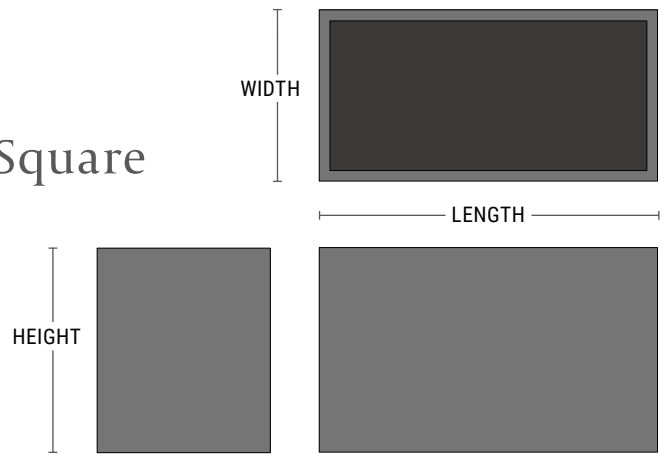

Wilshire Planters Weathering Steel Rectangle & Square

- 12-gauge steel with stainless steel base
- Engineered to resist deformation
- Fully welded corners
- Optional toe kick available
- Drain holes standard

PRODUCT	SHAPE	LENGTH	WIDTH	HEIGHT	WEIGHT (LBS.)	VOLUME (CUBIC FT.)	INTERIOR TOP	IRRIGATION
WWR-WS723630	Rectangle	72"	36"	30"	308 lbs.	42.96	69" x 33"	CWM-R2020-3k
WWR-WS723636	Rectangle	72"	36"	36"	347 lbs.	51.89	69" x 33"	CWM-R2020-3k
WWR-WS723642	Rectangle	72"	36"	42"	406 lbs.	60.81	69" x 33"	CWM-R2020-3k
WWR-WS724818	Rectangle	72"	48"	18"	251 lbs.	33.54	69" x 45"	CWM-R2014-3k
WWR-WS724824	Rectangle	72"	48"	24"	294 lbs.	45.46	69" x 45"	CWM-R2020-3k
WWR-WS724830	Rectangle	72"	48"	30"	360 lbs.	57.37	69" x 45"	CWM-R2020-3k
WWR-WS724836	Rectangle	72"	48"	36"	403 lbs.	69.28	69" x 45"	CWM-R2020-3k
WWR-WS724842	Rectangle	72"	48"	42"	468 lbs.	81.19	69" x 45"	CWM-R2020-3k
WWR-WS7200	Square	72"	72"	30"	566 lbs.	122	69" x 69"	CWM-2920-4KE
WWR-WS961012	Rectangle	96"	10"	12"	121 lbs.	5.91	93" x 7"	CWM-R1109-5k
WWR-WS961218	Rectangle	96"	12"	18"	167 lbs.	11.04	93" x 9"	CWM-R1614-4K
WWR-WS961818	Rectangle	96"	18"	18"	192 lbs.	16.66	93" x 15"	CWM-R2014-3K
WWR-WS961824	Rectangle	96"	18"	24"	267 lbs.	22	93" x 15"	CWM-R2014-4k
WWR-WS961830	Rectangle	96"	18"	30"	317 lbs.	28.5	93" x 15"	CWM-R2020-3K
WWR-WS962418	Rectangle	96"	24"	18"	217 lbs.	22.28	93" x 21"	CWM-R2014-3K
WWR-WS962424	Rectangle	96"	24"	24"	299 lbs.	29.5	93" x 21"	CWM-R2014-4k
WWR-WS962430	Rectangle	96"	24"	30"	348 lbs.	38.11	93" x 21"	CWM-R2020-4k
WWR-WS962436	Rectangle	96"	24"	36"	391 lbs.	46.02	93" x 21"	CWM-R2020-4k
WWR-WS962442	Rectangle	96"	24"	42"	457 lbs.	53.93	93" x 21"	CWM-R2020-4k
WWR-WS963018	Rectangle	96"	30"	18"	241 lbs.	27.9	93" x 27"	CWM-R2014-4k