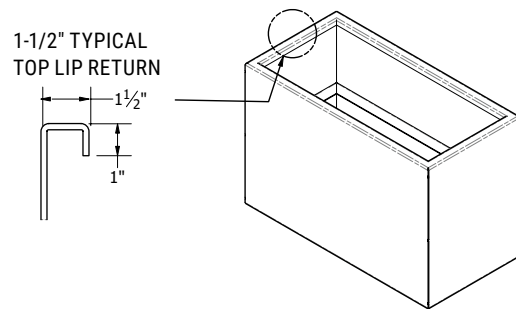

Wilshire Planters, Aluminum Rectangle & Square

POWDER-COATED ALUMINUM

Following fabrication, Wilshire Aluminum Planters are dry steam washed and pretreated with a closed loop, environmentally friendly zirconium solution before a zinc-free epoxy primer and AAMA 2604 polyester powder-coat is applied.

TOP LIP

Wilshire Planters in Steel and Aluminum come with a standard lip return.

BASE OPTION

Wilshire Planters are available with a toe kick option. Steel planters are available with a stainless steel base that inhibits rust where moisture pools. Aluminum Planters are fully welded.

Toe kick option
2"H bottom reveal

DRAINAGE

Drain Holes: Standard drain holes are 1-5/8" diameter, made free-of-charge at the factory.