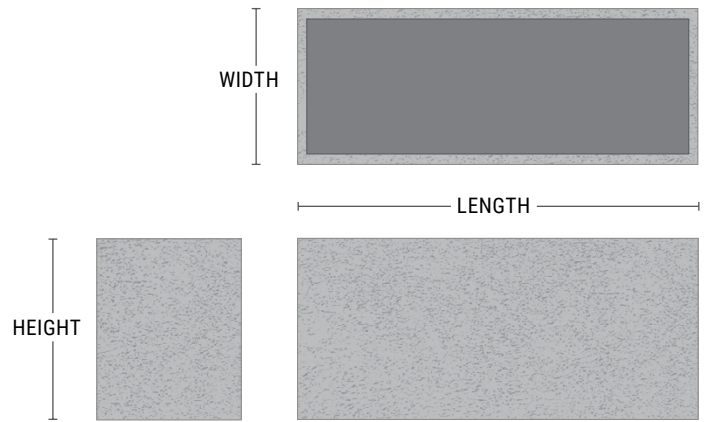

Wilshire Planters GFRC Rectangle & Square

- Durable Glass Fiber Reinforced Concrete
- 75% lighter than cast concrete
- Huge range of sizes
- Drain holes standard

PRODUCT	SHAPE	LENGTH	WIDTH	HEIGHT	WEIGHT (LBS.)	VOLUME (CUBIC FT.)	INTERIOR TOP	INTERIOR BOTTOM	IRRIGATION
WCR-602430	Rectangle	60"	24"	30"	445	21.3	56" x 20"	58.5" x 22.5"	CWM-R2020-2k
WCR-602436	Rectangle	60"	24"	36"	565	25.4	55" x 19"	58.5" x 22.5"	CWM-R2020-2k
WCR-602442	Rectangle	60"	24"	42"	630	29.9	55" x 19"	58.5" x 22.5"	CWM-R2020-2k
WCR-603018	Rectangle	60"	30"	18"	345	15.7	56" x 26"	58.5" x 28.5"	CWM-R1109-3k
WCR-603024	Rectangle	60"	30"	24"	425	21.3	56" x 26"	58.5" x 28.5"	CWM-R2014-2k
WCR-603030	Rectangle	60"	30"	30"	545	26.7	55" x 25"	58.5" x 28.5"	CWM-R2020-2k
WCR-603042	Rectangle	60"	30"	42"	690	38.1	55" x 25"	58.5" x 28.5"	CWM-R2020-2k
WCR-603618	Rectangle	60"	36"	18"	380	19.1	55" x 31"	58.5" x 34.5"	CWM-R1109-3k
WCR-603624	Rectangle	60"	36"	24"	480	25.8	55" x 31"	58.5" x 34.5"	CWM-R2014-2k
WCR-603630	Rectangle	60"	36"	30"	545	32.8	55" x 31"	58.5" x 34.5"	CWM-R2020-2k
WCR-603636	Rectangle	60"	36"	36"	690	39.2	55" x 31"	58.5" x 34.5"	CWM-R2020-2k
WCR-603642	Rectangle	60"	36"	42"	755	46.2	55" x 31"	58.5" x 34.5"	CWM-R2020-2k
WCR-604818	Rectangle	60"	48"	18"	470	23.5	55" x 43"	58.5" x 46.5"	CWM-R2014-2k
WCR-604824	Rectangle	60"	48"	24"	780	32.4	55" x 43"	58.5" x 46.5"	CWM-R2014-2k
WCR-604830	Rectangle	60"	48"	30"	655	41.8	55" x 43"	58.5" x 46.5"	CWM-R2020-2k
WCR-604836	Rectangle	60"	48"	36"	930	49.5	55" x 43"	58.5" x 46.5"	CWM-R2020-2k
WCR-604842	Rectangle	60"	48"	42"	1035	58.7	55" x 43"	58.5" x 46.5"	CWM-R2020-2k
WCR-6000F	Square	60"	60"	42"	1050	51	55" x 55"	54.5" x 54.5"	CWM-R2920-4k
WCR-721218	Rectangle	72"	12"	18"	270	6.8	68" x 8"	70.5" x 10.5"	CWM-R1109-4k
WCR-721818	Rectangle	72"	18"	18"	315	10.8	68" x 14"	70.5" x 16.5"	CWM-R1109-4k