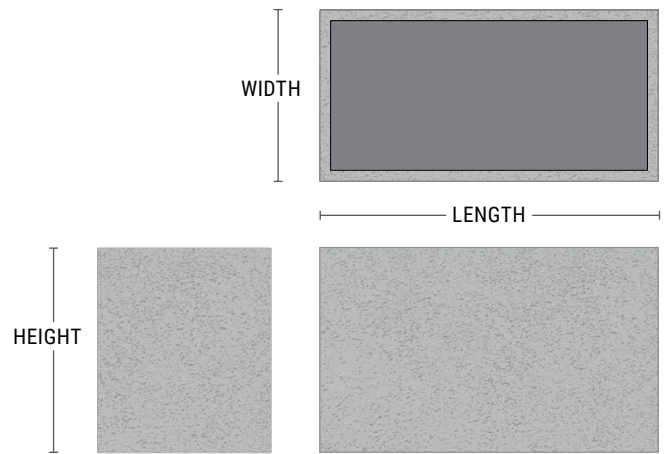

Wilshire Planters GFRC Rectangle & Square

- Durable Glass Fiber Reinforced Concrete
- 75% lighter than cast concrete
- Huge range of sizes
- Drain holes standard

PRODUCT	SHAPE	LENGTH	WIDTH	HEIGHT	WEIGHT (LBS.)	VOLUME (CUBIC FT.)	INTERIOR TOP	INTERIOR BOTTOM	IRRIGATION
WCR-241218	Rectangle	24"	12"	18"	110	2.1	20" x 8"	22.5" x 10.5"	CWM-R1109-MS
WCR-241818	Rectangle	24"	18"	18"	135	3.4	20" x 14"	22.5" x 16.5"	CWM-R1109-MS
WCR-241824	Rectangle	24"	18"	24"	160	4.7	20" x 14"	22.5" x 16.5"	CWM-R1614-MS
WCR-241830	Rectangle	24"	18"	30"	190	6	20" x 14"	22.5" x 16.5"	CWM-R1620-MS
WCR-241836	Rectangle	24"	18"	36"	190	7.3	21" x 15"	22.5" x 16.5"	CWM-R1620-MS
WCR-242418	Square	24"	24"	18"	155	4.7	20" x 20"	22.5" x 22.5"	CWM-R1109-MS
WCR-2400F	Square	24"	24"	24"	225	7	21" x 21"	19.5" x 19.5"	CWC-R1850/CWM-R1114-2k
WCR-3000F	Square	30"	30"	27"	275	11	26" x 26"	24.5" x 24.5"	CWM-R1620-2k
WCR-361218	Rectangle	36"	12"	18"	150	3.3	32" x 8"	34.5" x 10.5"	CWM-R1109-2k
WCR-361818	Rectangle	36"	18"	18"	175	5.3	32" x 14"	34.5" x 16.5"	CWM-R1109-2k
WCR-361824	Rectangle	36"	18"	24"	225	7.1	32" x 14"	34.5" x 16.5"	CWM-R2014-MS
WCR-361830	Rectangle	36"	18"	30"	260	9.1	32" x 14"	34.5" x 16.5"	CWM-R2020-MS
WCR-361836	Rectangle	36"	18"	36"	275	11.1	33" x 15"	34.5" x 16.5"	CWM-R1620-MS
WCR-362418	Rectangle	36"	24"	18"	205	7.2	32" x 20"	34.5" x 22.5"	CWM-R1109-2k
WCR-362424	Rectangle	36"	24"	24"	260	9.8	32" x 20"	34.5" x 22.5"	CWM-R2014-MS
WCR-362430	Rectangle	36"	24"	30"	300	12.5	32" x 20"	34.5" x 22.5"	CWM-R2920-MS
WCR-362436	Rectangle	36"	24"	36"	375	14.9	31" x 19"	34.5" x 22.5"	CWM-R2020-MS
WCR-362442	Rectangle	36"	24"	42"	425	17.6	31" x 19"	34.5" x 22.5"	CWM-R2020-MS
WCR-363018	Rectangle	36"	30"	18"	235	9.2	32" x 26"	34.5" x 28.5"	CWM-R1109-2k
WCR-363024	Rectangle	36"	30"	24"	290	12.5	32" x 26"	34.5" x 28.5"	CWM-R2914-MS