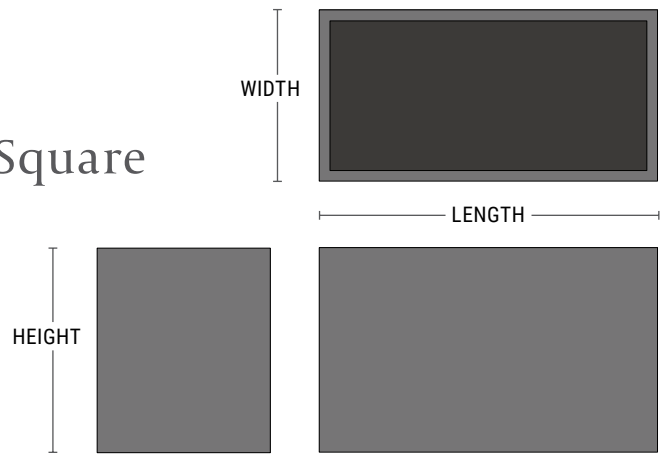

PRODUCT	SHAPE	LENGTH	WIDTH	HEIGHT	WEIGHT (LBS.)	VOLUME (CUBIC FT.)	INTERIOR TOP	IRRIGATION
WWR-WS1800	Square	18"	18"	20"	64 lbs.	3.5	15" x 15"	CWC-R1100
WWRT-WS1800	Square - tall	18"	18"	30"	85 lbs.	5.25	15" x 15"	CWM-R2020-MS
WWR-WS241012	Rectangle	24"	10"	12"	36 lbs.	1.47	21" x 7"	CWM-R1109-MS
WWR-WS241218	Rectangle	24"	12"	18"	52 lbs.	2.74	21" x 9"	CWM-R1614-MS
WWR-WS241818	Rectangle	24"	18"	18"	64 lbs.	4.14	21" x 15"	CWM-R2014-MS
WWR-WS241824	Rectangle	24"	18"	24"	86 lbs.	5.5	21" x 15"	CWM-R2014-MS
WWR-WS241830	Rectangle	24"	18"	30"	94 lbs.	7.08	21" x 15"	CWM-R2020-MS
WWR-WS242418	Square	24"	24"	18"	76 lbs.	5.53	21" x 21"	CWM-R2014-MS
WWR-WS2400	Square	24"	24"	24"	106 lbs.	7.5	21" x 21"	CWC-R1850/CWM-R1114-2k
WWRT-WS2400	Square - tall	24"	24"	48"	170 lbs.	15.25	21" x 21"	CWC-R1850/CWM-R1120-2k
WWR-WS3000	Square	30"	30"	27"	150 lbs.	13	27" x 27"	CWM-R1620-3K/CWM-1720-4K
WWR-WS361012	Rectangle	36"	10"	12"	51 lbs.	2.21	33" x 7"	CWM-R1109-2K
WWR-WS361218	Rectangle	36"	12"	18"	71 lbs.	4.13	33" x 9"	CWM-R1614-MS
WWR-WS361818	Rectangle	36"	18"	18"	85 lbs.	6.23	33" x 15"	CWM-R2014-MS
WWR-WS361824	Rectangle	36"	18"	24"	115 lbs.	8	33" x 15"	CWM-R2014-MS
WWR-WS361830	Rectangle	36"	18"	30"	134 lbs.	10.65	33" x 15"	CWM-R2020-MS
WWR-WS362418	Rectangle	36"	24"	18"	99 lbs.	8.32	33" x 21"	CWM-R2014-MS
WWR-WS362424	Rectangle	36"	24"	24"	132 lbs.	11	33" x 21"	CWM-R2914-MS
WWR-WS362430	Rectangle	36"	24"	30"	153 lbs.	14.24	33" x 21"	CWM-R2920-MS
WWR-WS362436	Rectangle	36"	24"	36"	175 lbs.	17.19	33" x 21"	CWM-R2920-MS