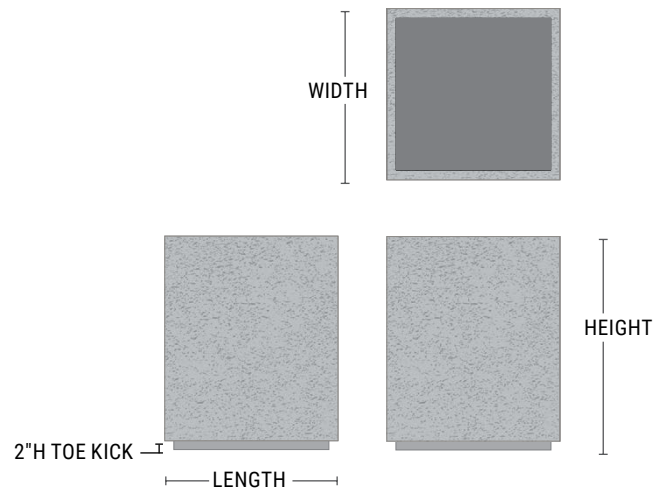

Wilshire Planters GFRC Square with Toe Kick

- Durable Glass Fiber Reinforced Concrete
- 75% lighter than cast concrete
- Standard toe kick
- Toe kick can accommodate lighting
- Drain holes standard

PRODUCT	SHAPE	LENGTH	WIDTH	HEIGHT	WEIGHT (LBS.)	VOLUME (CUBIC FT.)	INTERIOR TOP	INTERIOR BOTTOM	IRRIGATION
WCRT-1800	Toe Kick Square - tall	18"	18"	30"	115	5.2	15" x 15"	16.5" x 16.5"	CWC-R1100
WCR-2400	Toe Kick Square	24"	24"	24"	225	7	21" x 21"	19.5" x 19.5"	CWC-R1850/CWM-R1114-2k
WCRT-2400	Toe Kick Square - tall	24"	24"	48"	240	14.9	21" x 21"	22.5" x 22.5"	CWC-R1850
WCR-3000	Toe Kick Square	30"	30"	27"	275	11	26" x 26"	24.5" x 24.5"	CWM-R1620-2k
WCRT-3000	Toe Kick Square - tall	30"	30"	54"	390	26.4	26" x 26"	28.5" x 28.5"	CWM-R1620-2k-CRT
WCR-3600	Toe Kick Square	36"	36"	30"	430	21	31" x 31"	30.5" x 30.5"	CWM-R2020-2k
WCR-4800	Toe Kick Square	48"	48"	36"	700	45	43" x 43"	42.5" x 42.5"	CWM-R2920-2k
WCR-4824	Toe Kick Square	48"	48"	24"	500	26.5	43" x 43"	42.5" x 42.5"	CWM-R2914-2k
WCR-6000	Toe Kick Square	60"	60"	42"	1050	51	55" x 55"	54.5" x 54.5"	CWM-R2920-4k
WCR-7200	Toe Kick Square	72"	72"	42"	1250	112.5	67" x 67"	66.5" x 66.5"	CWM-R2020-4k-E