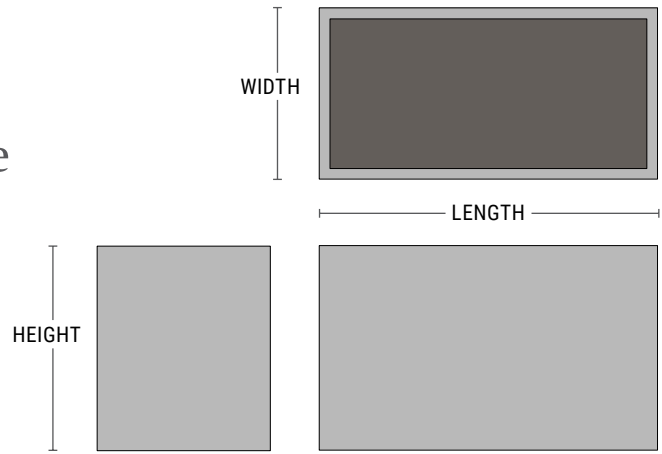

Wilshire Planters Aluminum Rectangle & Square

- 100% recyclable marine-grade aluminum
- Same strength as Wilshire Steel but weigh 40-60% less
- Engineered for strength with welded stiffeners
- Laser-cut & welded for consistent thickness and edge-detail at any scale
- Powder-coat over zinc-free epoxy primer

PRODUCT	SHAPE	LENGTH	WIDTH	HEIGHT	WEIGHT (LBS.)	VOLUME (CUBIC FT.)	INTERIOR TOP	INTERIOR BOTTOM	IRRIGATION
WWR-AL4824	Square	48"	48"	24"	98	29	43" x 43"	43.5" x 43.5"	CWM-R2914-2k
WWR-AL484830	Square	48"	48"	30"	132	36.3	43" x 43"	47.5" x 47.5"	CWM-R1620-2k
WWR-AL4800	Square	48"	48"	36"	146	48	43" x 43"	43.5" x 43.5"	CWM-R2920-2k
WWR-AL484842	Square	48"	48"	42"	161	51.1	43" x 43"	47.5" x 47.5"	CWM-R1620-2k
WWR-AL601012	Rectangle	60"	10"	12"	39	3.9	57" x 7"	59.5" x 9.5"	CWM-R1109-2k
WWR-AL601218	Rectangle	60"	12"	18"	52	7.1	57" x 9"	59.5" x 11.5"	CWM-R1114-2k
WWR-AL601236	Rectangle	60"	12"	36"	96	14.2	57" x 9"	59.5" x 11.5"	CWM-R1120-2k
WWR-AL601818	Rectangle	60"	18"	18"	59	10.8	57" x 15"	59.5" x 17.5"	CWM-R1114-2k
WWR-AL601824	Rectangle	60"	18"	24"	74	14.4	57" x 15"	59.5" x 17.5"	CWM-R1620-2k
WWR-AL601830	Rectangle	60"	18"	30"	95	16.9	57" x 15"	59.5" x 17.5"	CWM-R2020-2k
WWR-AL601836	Rectangle	60"	18"	36"	106	21.2	57" x 15"	59.5" x 17.5"	CWM-R2020-2k
WWR-AL602418	Rectangle	60"	24"	18"	67	14.5	57" x 21"	59.5" x 23.5"	CWM-R2014-2k
WWR-AL602424	Rectangle	60"	24"	24"	92	18.8	57" x 21"	59.5" x 23.5"	CWM-R2020-2k
WWR-AL602430	Rectangle	60"	24"	30"	104	23.5	57" x 21"	59.5" x 23.5"	CWM-R2020-2k
WWR-AL602436	Rectangle	60"	24"	36"	122	29.1	57" x 21"	59.5" x 23.5"	CWM-R2020-2k
WWR-AL602442	Rectangle	60"	24"	42"	135	32.9	57" x 21"	59.5" x 23.5"	CWM-R2020-2k
WWR-AL603018	Rectangle	60"	30"	18"	74	18.2	57" x 27"	59.5" x 29.5"	CWM-R2014-2k
WWR-AL603024	Rectangle	60"	30"	24"	100	22.8	57" x 27"	59.5" x 29.5"	CWM-R2020-2k
WWR-AL603030	Rectangle	60"	30"	30"	118	28.8	57" x 27"	59.5" x 29.5"	CWM-R2020-2k
WWR-AL603036	Rectangle	60"	30"	36"	132	34.7	57" x 27"	59.5" x 29.5"	CWM-R2020-2k