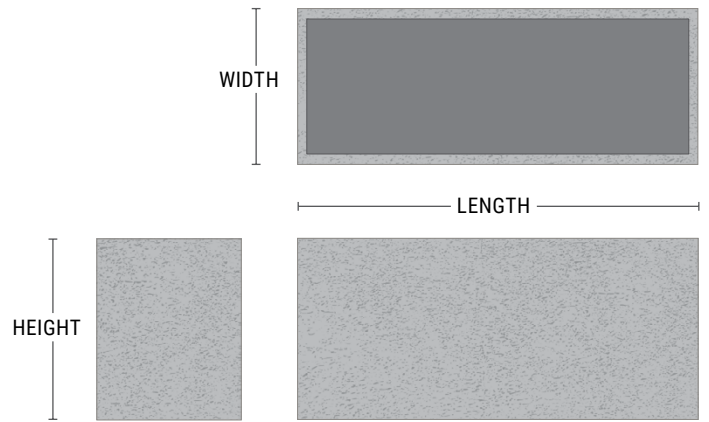

Wilshire Planters GFRC Rectangle & Square

- Durable Glass Fiber Reinforced Concrete
- 75% lighter than cast concrete
- Huge range of sizes
- Drain holes standard

PRODUCT	SHAPE	LENGTH	WIDTH	HEIGHT	WEIGHT (LBS.)	VOLUME (CUBIC FT.)	INTERIOR TOP	INTERIOR BOTTOM	IRRIGATION
WCR-721824	Rectangle	72"	18"	24"	410	14.6	68" x 14"	70.5" x 16.5"	CWM-R1614-3k
WCR-721830	Rectangle	72"	18"	30"	470	18.6	68" x 14"	70.5" x 16.5"	CWM-R1620-3k
WCR-721836	Rectangle	72"	18"	36"	500	22.5	69" x 15"	70.5" x 16.5"	CWM-R1620-3k
WCR-722418	Rectangle	72"	24"	18"	360	14.8	68" x 20"	70.5" x 22.5"	CWM-R1109-4k
WCR-722424	Rectangle	72"	24"	24"	450	20.1	68" x 20"	70.5" x 22.5"	CWM-R1614-3k
WCR-722430	Rectangle	72"	24"	30"	520	25.6	68" x 20"	70.5" x 22.5"	CWM-R1620-3k
WCR-722436	Rectangle	72"	24"	36"	660	30.6	67" x 19"	70.5" x 22.5"	CWM-R1620-3k
WCR-722442	Rectangle	72"	24"	42"	735	36	67" x 19"	70.5" x 22.5"	CWM-R1620-3k
WCR-723018	Rectangle	72"	30"	18"	400	18.9	68" x 26"	70.5" x 28.5"	CWM-R1109-4k
WCR-723024	Rectangle	72"	30"	24"	500	25.7	68" x 26"	70.5" x 28.5"	CWM-R1614-3k
WCR-723030	Rectangle	72"	30"	30"	630	32.2	67" x 25"	70.5" x 28.5"	CWM-R1620-3k
WCR-723036	Rectangle	72"	30"	36"	725	38.9	67" x 25"	70.5" x 28.5"	CWM-R1620-3k
WCR-723042	Rectangle	72"	30"	42"	795	45.9	67" x 25"	70.5" x 28.5"	CWM-R1620-3k
WCR-723618	Rectangle	72"	36"	18"	440	23	67" x 31"	70.5" x 34.5"	CWM-R1109-4k
WCR-723624	Rectangle	72"	36"	24"	550	31.1	67" x 31"	70.5" x 34.5"	CWM-R1614-3k
WCR-723630	Rectangle	72"	36"	30"	625	39.5	67" x 31"	70.5" x 34.5"	CWM-R1620-3k
WCR-723636	Rectangle	72"	36"	36"	795	47.3	67" x 31"	70.5" x 34.5"	CWM-R1620-3k
WCR-723642	Rectangle	72"	36"	42"	870	55.7	67" x 31"	70.5" x 34.5"	CWM-R1620-3k
WCR-724818	Rectangle	72"	48"	18"	540	28.3	67" x 43"	70.5" x 46.5"	CWM-R1614-3k
WCR-724824	Rectangle	72"	48"	24"	995	39.1	67" x 43"	70.5" x 46.5"	CWM-R2914-2k