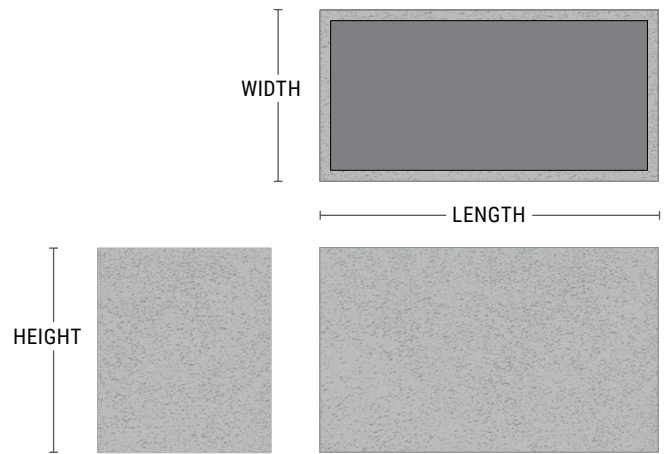

Wilshire Planters GFRC Rectangle & Square

- Durable Glass Fiber Reinforced Concrete
- 75% lighter than cast concrete
- Huge range of sizes
- Drain holes standard

PRODUCT	SHAPE	LENGTH	WIDTH	HEIGHT	WEIGHT (LBS.)	VOLUME (CUBIC FT.)	INTERIOR TOP	INTERIOR BOTTOM	IRRIGATION
WCR-363030	Rectangle	36"	30"	30"	375	15.6	31" x 25"	34.5" x 28.5"	CWM-R2920-MS
WCR-363042	Rectangle	36"	30"	42"	475	22.4	31" x 25"	34.5" x 28.5"	CWM-R2920-MS
WCR-363618	Square	36"	36"	18"	260	11.2	31" x 31"	34.5" x 34.5"	CWM-R1109-2k
WCR-363624	Square	36"	36"	24"	335	15.1	31" x 31"	34.5" x 34.5"	CWM-R2914-MS
WCR-3600F	Square	36"	36"	30"	430	21	31" x 31"	30.5" x 30.5"	CWM-R2020-2k
WCR-363636	Rectangle	36"	36"	36"	485	23	31" x 31"	34.5" x 34.5"	CWM-R2920-MS
WCR-363642	Rectangle	36"	36"	42"	530	27.1	31" x 31"	34.5" x 34.5"	CWM-R2920-MS
WCR-4200F	Square	42"	42"	36"	580	30.7	37" x 37"	40.5" x 40.5"	CWM-R2020-4K-CRT
WCR-481218	Rectangle	48"	12"	18"	190	4.5	44" x 8"	46.5" x 10.5"	CWM-R1109-2k
WCR-481818	Rectangle	48"	18"	18"	220	7.1	44" x 14"	46.5" x 16.5"	CWM-R1109-2k
WCR-481824	Rectangle	48"	18"	24"	285	9.7	44" x 14"	46.5" x 16.5"	CWM-R1614-2k
WCR-481830	Rectangle	48"	18"	30"	325	12.3	44" x 14"	46.5" x 16.5"	CWM-R1620-2k
WCR-481836	Rectangle	48"	18"	36"	340	15	45" x 15"	46.5" x 16.5"	CWM-R1620-2k
WCR-482418	Rectangle	48"	24"	18"	255	9.8	44" x 20"	46.5" x 22.5"	CWM-R1109-3k
WCR-482424	Rectangle	48"	24"	24"	320	13.3	44" x 20"	46.5" x 22.5"	CWM-R1614-2k
WCR-482430	Rectangle	48"	24"	30"	365	16.9	44" x 20"	46.5" x 22.5"	CWM-R1620-2k
WCR-482436	Rectangle	48"	24"	36"	460	20.2	43" x 19"	46.5" x 22.5"	CWM-R1620-2k
WCR-482442	Rectangle	48"	24"	42"	515	23.8	43" x 19"	46.5" x 22.5"	CWM-R1620-2k
WCR-483018	Rectangle	48"	30"	18"	285	12.5	44" x 26"	46.5" x 28.5"	CWM-R1109-2k
WCR-483024	Rectangle	48"	30"	24"	355	16.9	44" x 26"	46.5" x 28.5"	CWM-R1614-2k