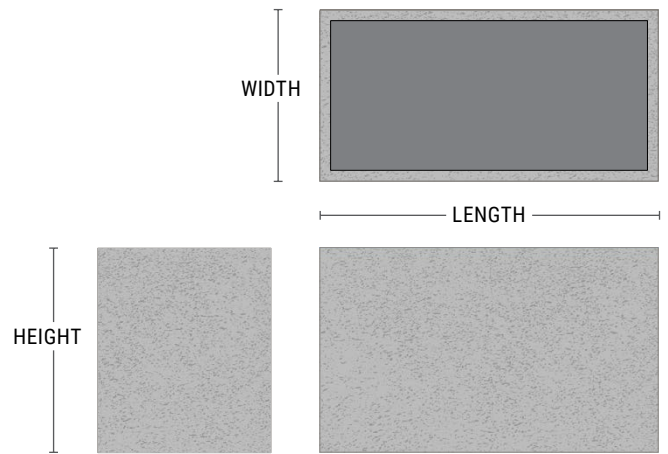

Wilshire Planters GFRC Rectangle & Square

- Durable Glass Fiber Reinforced Concrete
- 75% lighter than cast concrete
- Huge range of sizes
- Drain holes standard

PRODUCT	SHAPE	LENGTH	WIDTH	HEIGHT	WEIGHT (LBS.)	VOLUME (CUBIC FT.)	INTERIOR TOP	INTERIOR BOTTOM	IRRIGATION
WCR-483030	Rectangle	48"	30"	30"	455	21.2	43" x 25"	46.5" x 28.5"	CWM-R1620-2k
WCR-483036	Rectangle	48"	30"	36"	515	25.7	43" x 25"	46.5" x 28.5"	CWM-R1620-2k
WCR-483042	Rectangle	48"	30"	42"	570	30.3	43" x 25"	46.5" x 28.5"	CWM-R1620-2k
WCR-483618	Rectangle	48"	36"	18"	320	15.1	43" x 31"	46.5" x 34.5"	CWM-R1109-2k
WCR-483624	Rectangle	48"	36"	24"	405	20.5	43" x 31"	46.5" x 34.5"	CWM-R1614-2k
WCR-483630	Rectangle	48"	36"	30"	460	26.1	43" x 31"	46.5" x 34.5"	CWM-R1620-2k
WCR-483636	Rectangle	48"	36"	36"	575	31.2	43" x 31"	46.5" x 34.5"	CWM-R1620-2k
WCR-483642	Rectangle	48"	36"	42"	630	36.8	43" x 31"	46.5" x 34.5"	CWM-R1620-2k
WCR-484818	Square	48"	48"	18"	400	18.7	43" x 43"	46.5" x 46.5"	CWM-R1614-2k
WCR-4824F	Square	48"	48"	24"	500	26.5	43" x 43"	42.5" x 42.5"	CWM-R2914-2k
WCR-484830	Square	48"	48"	30"	560	33.2	43" x 43"	46.5" x 46.5"	CWM-R1620-2k
WCR-4800F	Square	48"	48"	36"	700	45	43" x 43"	42.5" x 42.5"	CWM-R2920-2k
WCR-484842	Square	48"	48"	42"	870	46.8	43" x 43"	46.5" x 46.5"	CWM-R1620-2k
WCR-601218	Rectangle	60"	12"	18"	230	5.6	56" x 8"	58.5" x 10.5"	CWM-R1109-3k
WCR-601818	Rectangle	60"	18"	18"	270	8.9	56" x 14"	58.5" x 16.5"	CWM-R1109-3k
WCR-601824	Rectangle	60"	18"	24"	345	12.1	56" x 14"	58.5" x 16.5"	CWM-R2014-2k
WCR-601830	Rectangle	60"	18"	30"	400	15.5	56" x 14"	58.5" x 16.5"	CWM-R2020-2k
WCR-601836	Rectangle	60"	18"	36"	425	18.7	57" x 15"	58.5" x 16.5"	CWM-R2020-2k
WCR-602418	Rectangle	60"	24"	18"	305	12.3	56" x 20"	58.5" x 22.5"	CWM-R1109-3k
WCR-602424	Rectangle	60"	24"	24"	385	16.7	56" x 20"	58.5" x 22.5"	CWM-R2014-2k