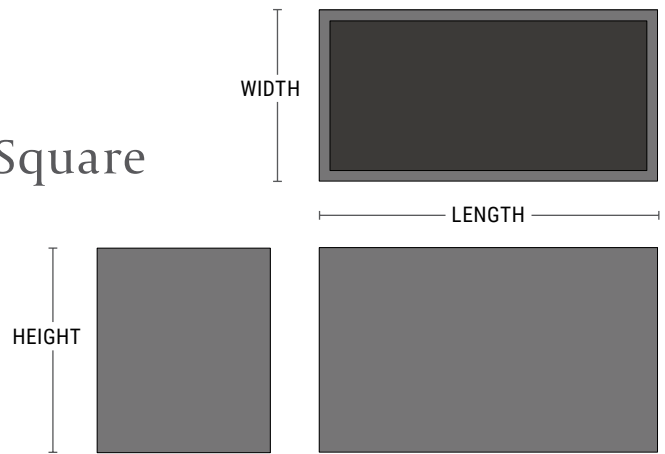

Wilshire Planters Weathering Steel Rectangle & Square

- 12-gauge steel with stainless steel base
- Engineered to resist deformation
- Fully welded corners
- Optional toe kick available
- Drain holes standard

PRODUCT	SHAPE	LENGTH	WIDTH	HEIGHT	WEIGHT (LBS.)	VOLUME (CUBIC FT.)	INTERIOR TOP	IRRIGATION
WWR-WS482436	Rectangle	48"	24"	36"	213 lbs.	22.96	45" x 21"	CWM-R2020-2k
WWR-WS482442	Rectangle	48"	24"	42"	239 lbs.	26.91	45" x 21"	CWM-R2020-2k
WWR-WS483018	Rectangle	48"	30"	18"	139 lbs.	13.92	45" x 27"	CWM-R2014-2k
WWR-WS483024	Rectangle	48"	30"	24"	167 lbs.	18.86	45" x 27"	CWM-R2020-2k
WWR-WS483030	Rectangle	48"	30"	30"	219 lbs.	23.5	45" x 27"	CWM-R2020-2k
WWR-WS483036	Rectangle	48"	30"	36"	237 lbs.	28.75	45" x 27"	CWM-R2020-2k
WWR-WS483042	Rectangle	48"	30"	42"	265 lbs.	33.69	45" x 27"	CWM-R2020-2k
WWR-WS483618	Rectangle	48"	36"	18"	155 lbs.	16.72	45" x 33"	CWM-R2014-2k
WWR-WS483624	Rectangle	48"	36"	24"	185 lbs.	22.66	45" x 33"	CWM-R2020-2k
WWR-WS483630	Rectangle	48"	36"	30"	231 lbs.	28.6	45" x 33"	CWM-R2020-2k
WWR-WS483636	Rectangle	48"	36"	36"	261 lbs.	34.54	45" x 33"	CWM-R2020-2k
WWR-WS483642	Rectangle	48"	36"	42"	291 lbs.	40.48	45" x 33"	CWM-R2020-2k
WWR-WS484818	Rectangle	48"	48"	18"	187 lbs.	22.33	45" x 45"	CWM-R2014-2k
WWR-WS484824	Square	48"	48"	24"	239 lbs.	30.25	45" x 45"	CWM-R2014-4K/CWM-2914-4K
WWR-WS484830	Square	48"	48"	30"	274 lbs.	38.19	45" x 45"	CWM-R2020-2k
WWR-WS484800	Square	48"	48"	36"	344 lbs.	45.5	45" x 45"	CWM-R2920-4k
WWR-WS484842	Square	48"	48"	42"	342 lbs.	54.05	45" x 45"	CWM-R2020-2k
WWR-WS601012	Rectangle	60"	10"	12"	79 lbs.	3.69	57" x 7"	CWM-R1109-3K
WWR-WS601218	Rectangle	60"	12"	18"	110 lbs.	6.89	57" x 9"	CWM-R1614-3K
WWR-WS601818	Rectangle	60"	18"	18"	128 lbs.	10.4	57" x 15"	CWM-R2014-2K