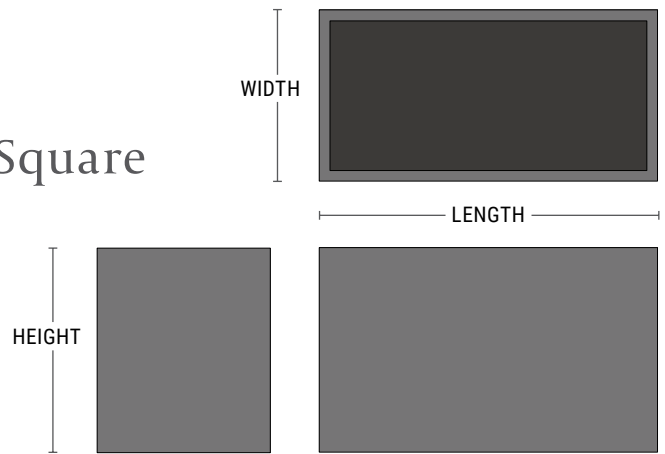

Wilshire Planters Weathering Steel Rectangle & Square

- 12-gauge steel with stainless steel base
- Engineered to resist deformation
- Fully welded corners
- Optional toe kick available
- Drain holes standard

PRODUCT	SHAPE	LENGTH	WIDTH	HEIGHT	WEIGHT (LBS.)	VOLUME (CUBIC FT.)	INTERIOR TOP	IRRIGATION
WWR-WS601824	Rectangle	60"	18"	24"	177 lbs.	14	57" x 15"	CWM-R2014-2k
WWR-WS601830	Rectangle	60"	18"	30"	198 lbs.	17.79	57" x 15"	CWM-R2020-2K
WWR-WS602418	Rectangle	60"	24"	18"	146 lbs.	13.91	57" x 21"	CWM-R2014-2K
WWR-WS602424	Rectangle	60"	24"	24"	200 lbs.	18.5	57" x 21"	CWM-R2014-2k
WWR-WS602430	Rectangle	60"	24"	30"	222 lbs.	23.78	57" x 21"	CWM-R2020-2k
WWR-WS602436	Rectangle	60"	24"	36"	252 lbs.	28.72	57" x 21"	CWM-R2020-2k
WWR-WS602442	Rectangle	60"	24"	42"	298 lbs.	33.66	57" x 21"	CWM-R2020-2k
WWR-WS603018	Rectangle	60"	30"	18"	164 lbs.	17.41	57" x 27"	CWM-R2014-2k
WWR-WS603024	Rectangle	60"	30"	24"	197 lbs.	23.6	57" x 27"	CWM-R2020-2k
WWR-WS603030	Rectangle	60"	30"	30"	256 lbs.	29	57" x 27"	CWM-R2020-2k
WWR-WS603036	Rectangle	60"	30"	36"	278 lbs.	35.97	57" x 27"	CWM-R2020-2k
WWR-WS603042	Rectangle	60"	30"	42"	327 lbs.	42.15	57" x 27"	CWM-R2020-2k
WWR-WS603618	Rectangle	60"	36"	18"	183 lbs.	20.92	57" x 33"	CWM-R2014-2k
WWR-WS603624	Rectangle	60"	36"	24"	217 lbs.	28.35	57" x 33"	CWM-R2020-2k
WWR-WS603630	Rectangle	60"	36"	30"	269 lbs.	35.78	57" x 33"	CWM-R2020-2k
WWR-WS603636	Rectangle	60"	36"	36"	304 lbs.	43.21	57" x 33"	CWM-R2020-2k
WWR-WS603642	Rectangle	60"	36"	42"	356 lbs.	50.64	57" x 33"	CWM-R2020-2k
WWR-WS604818	Rectangle	60"	48"	18"	219 lbs.	27.94	57" x 45"	CWM-R2014-2k
WWR-WS604824	Rectangle	60"	48"	24"	257 lbs.	37.86	57" x 45"	CWM-R2020-2k
WWR-WS604830	Rectangle	60"	48"	30"	317 lbs.	47.78	57" x 45"	CWM-R2020-2k