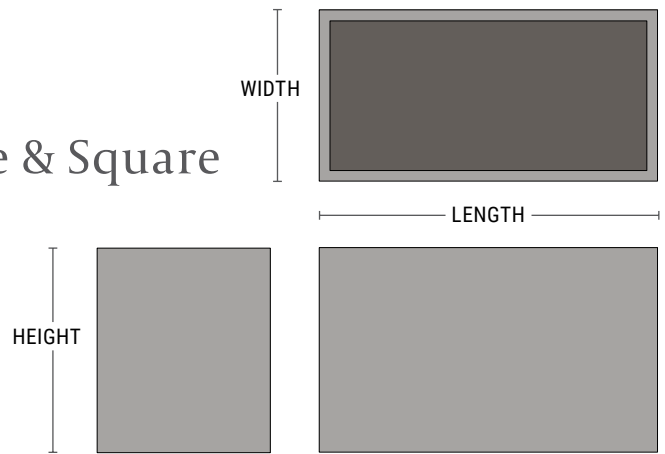

Wilshire Planters Powder-Coated Steel Rectangle & Square

- 12-gauge steel with stainless steel base
- Engineered to resist deformation
- Optional toe kick available
- Powder-coat over zinc-rich primer to reduce rusting
- Drain holes standard

PRODUCT	SHAPE	LENGTH	WIDTH	HEIGHT	WEIGHT (LBS.)	VOLUME (CUBIC FT.)	INTERIOR TOP	IRRIGATION
WWR-CS723630	Rectangle	72"	36"	30"	308 lbs.	42.96	69" x 33"	CWM-R2020-3k
WWR-CS723636	Rectangle	72"	36"	36"	347 lbs.	51.89	69" x 33"	CWM-R2020-3k
WWR-CS723642	Rectangle	72"	36"	42"	406 lbs.	60.81	69" x 33"	CWM-R2020-3k
WWR-CS724818	Rectangle	72"	48"	18"	251 lbs.	33.54	69" x 45"	CWM-R2014-3k
WWR-CS724824	Rectangle	72"	48"	24"	294 lbs.	45.46	69" x 45"	CWM-R2020-3k
WWR-CS724830	Rectangle	72"	48"	30"	360 lbs.	57.37	69" x 45"	CWM-R2020-3k
WWR-CS724836	Rectangle	72"	48"	36"	403 lbs.	69.28	69" x 45"	CWM-R2020-3k
WWR-CS724842	Rectangle	72"	48"	42"	468 lbs.	81.19	69" x 45"	CWM-R2020-3k
WWR-CS7200	Square	72"	72"	30"	566 lbs.	122	69" x 69"	CWM-2920-4KE
WWR-CS961012	Rectangle	96"	10"	12"	121 lbs.	5.91	93" x 7"	CWM-R1109-5k
WWR-CS961218	Rectangle	96"	12"	18"	167 lbs.	11.04	93" x 9"	CWM-R1614-4K
WWR-CS961818	Rectangle	96"	18"	18"	192 lbs.	16.66	93" x 15"	CWM-R2014-3K
WWR-CS961824	Rectangle	96"	18"	24"	267 lbs.	22	93" x 15"	CWM-R2014-4k
WWR-CS961830	Rectangle	96"	18"	30"	317 lbs.	28.5	93" x 15"	CWM-R2020-3K
WWR-CS962418	Rectangle	96"	24"	18"	217 lbs.	22.28	93" x 21"	CWM-R2014-3K
WWR-CS962424	Rectangle	96"	24"	24"	299 lbs.	29.5	93" x 21"	CWM-R2014-4k
WWR-CS962430	Rectangle	96"	24"	30"	348 lbs.	38.11	93" x 21"	CWM-R2020-4k
WWR-CS962436	Rectangle	96"	24"	36"	391 lbs.	46.02	93" x 21"	CWM-R2020-4k
WWR-CS962442	Rectangle	96"	24"	42"	457 lbs.	53.93	93" x 21"	CWM-R2020-4k
WWR-CS963018	Rectangle	96"	30"	18"	241 lbs.	27.9	93" x 27"	CWM-R2014-4k