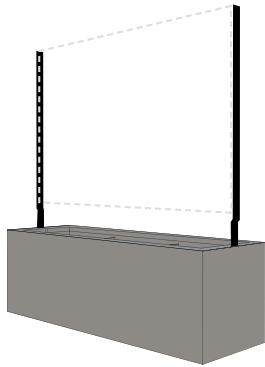

Wilshire Planters, FRP with Laser-Cut Screen

WILSHIRE PLANTERS FRP WITH LASER-CUT SCREEN

Planter with Laser-Cut Screen
Screen Patterns on the following page.