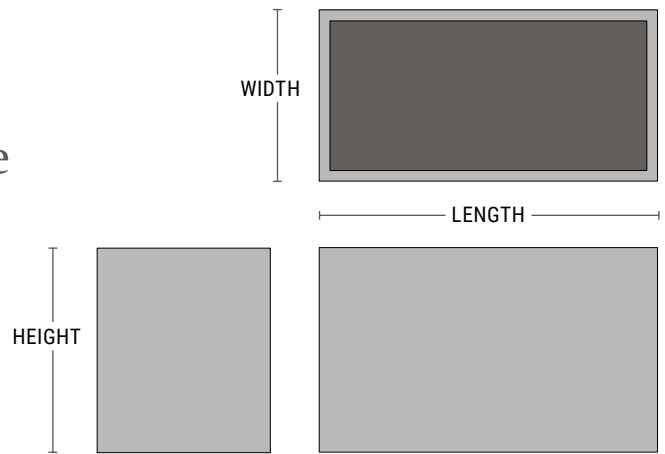

Wilshire Planters Aluminum Rectangle & Square

- 100% recyclable marine-grade aluminum
- Same strength as Wilshire Steel but weigh 40-60% less
- Engineered for strength with welded stiffeners
- Laser-cut & welded for consistent thickness and edge-detail at any scale
- Powder-coat over zinc-free epoxy primer

PRODUCT	SHAPE	LENGTH	WIDTH	HEIGHT	WEIGHT (LBS.)	VOLUME (CUBIC FT.)	INTERIOR TOP	INTERIOR BOTTOM	IRRIGATION
WWR-AL961012	Rectangle	96"	10"	12"	59	6.3	93" x 7"	95.5" x 9.5"	CWM-R1109-5k
WWR-AL961218	Rectangle	96"	12"	18"	79	11.4	93" x 9"	95.5" x 11.5"	CWM-R1114-4k
WWR-AL961236	Rectangle	96"	12"	36"	145	22.6	93" x 9"	95.5" x 11.5"	CWM-R1120-4k
WWR-AL961818	Rectangle	96"	18"	18"	89	17.3	93" x 15"	95.5" x 17.5"	CWM-R1114-4k
WWR-AL961824	Rectangle	96"	18"	24"	127	23.1	93" x 15"	95.5" x 17.5"	CWM-R1620-4k
WWR-AL961830	Rectangle	96"	18"	30"	145	27	93" x 15"	95.5" x 17.5"	CWM-R1620-4k
WWR-AL961836	Rectangle	96"	18"	36"	157	34	93" x 15"	95.5" x 17.5"	CWM-R1620-4k
WWR-AL962418	Rectangle	96"	24"	18"	99	23.2	93" x 21"	95.5" x 23.5"	CWM-R1614-4k
WWR-AL962424	Rectangle	96"	24"	24"	138	30.1	93" x 21"	95.5" x 23.5"	CWM-R1620-4k
WWR-AL962430	Rectangle	96"	24"	30"	157	37.7	93" x 21"	95.5" x 23.5"	CWM-R1620-4k
WWR-AL962436	Rectangle	96"	24"	36"	175	46.7	93" x 21"	95.5" x 23.5"	CWM-R1620-4k
WWR-AL962442	Rectangle	96"	24"	42"	215	52.7	93" x 21"	95.5" x 23.5"	CWM-R1620-4k
WWR-AL963018	Rectangle	96"	30"	18"	109	27.6	93" x 27"	95.5" x 29.5"	CWM-R1614-4k
WWR-AL963024	Rectangle	96"	30"	24"	129	36.6	93" x 27"	95.5" x 29.5"	CWM-R1620-4k
WWR-AL963030	Rectangle	96"	30"	30"	169	46.1	93" x 27"	95.5" x 29.5"	CWM-R1620-4k
WWR-AL963036	Rectangle	96"	30"	36"	188	55.6	93" x 27"	95.5" x 29.5"	CWM-R1620-4k
WWR-AL963042	Rectangle	96"	30"	42"	235	65.1	93" x 27"	95.5" x 29.5"	CWM-R1620-4k
WWR-AL963618	Rectangle	96"	36"	18"	120	33.2	91" x 31"	95.5" x 35.5"	CWM-R1614-4k
WWR-AL963624	Rectangle	96"	36"	24"	140	43.9	91" x 31"	95.5" x 35.5"	CWM-R1620-4k
WWR-AL963630	Rectangle	96"	36"	30"	181	55.3	91" x 31"	95.5" x 35.5"	CWM-R1620-4k