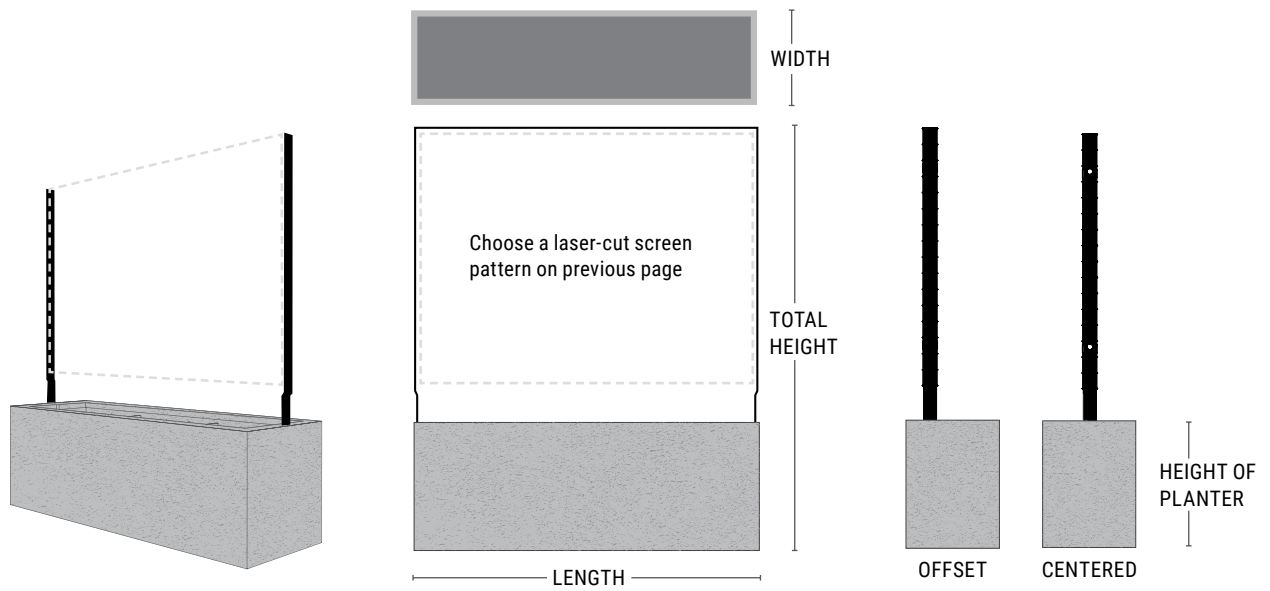

PRODUCT	LENGTH	WIDTH	HEIGHT OF PLANTER	TOTAL HEIGHT WITH SCREEN	WEIGHT (LBS.)	VOLUME (CUBIC FT.)	IRRIGATION	LASER-CUT SCREEN
WCX-481824-78	48"	18"	24"	78"	304	10	CWM-R1614-2k	Options on following page
WCX-481836-90	48"	18"	36"	90"	359	15	CWM-R1620-2k	Options on following page
WCX-482424-78	48"	24"	24"	78"	339	13	CWM-R1614-2k	Options on following page
WCX-721824-78	72"	18"	24"	78"	429	14.5	CWM-R1614-3k	Options on following page
WCX-721836-90	72"	18"	36"	90"	519	22.5	CWM-R1620-3k	Options on following page
WCX-722424-78	72"	24"	24"	78"	469	14.5	CWM-R1614-3k	Options on following page
WCX-961824-78	96"	18"	24"	78"	577	19	CWM-R1614-4k	Call for information
WCX-962424-78	96"	24"	24"	78"	597	27	CWM-R2014-3k	Call for information
WCX-961836-90	96"	18"	36"	90"	662	30	CWM-R1620-4k	Call for information