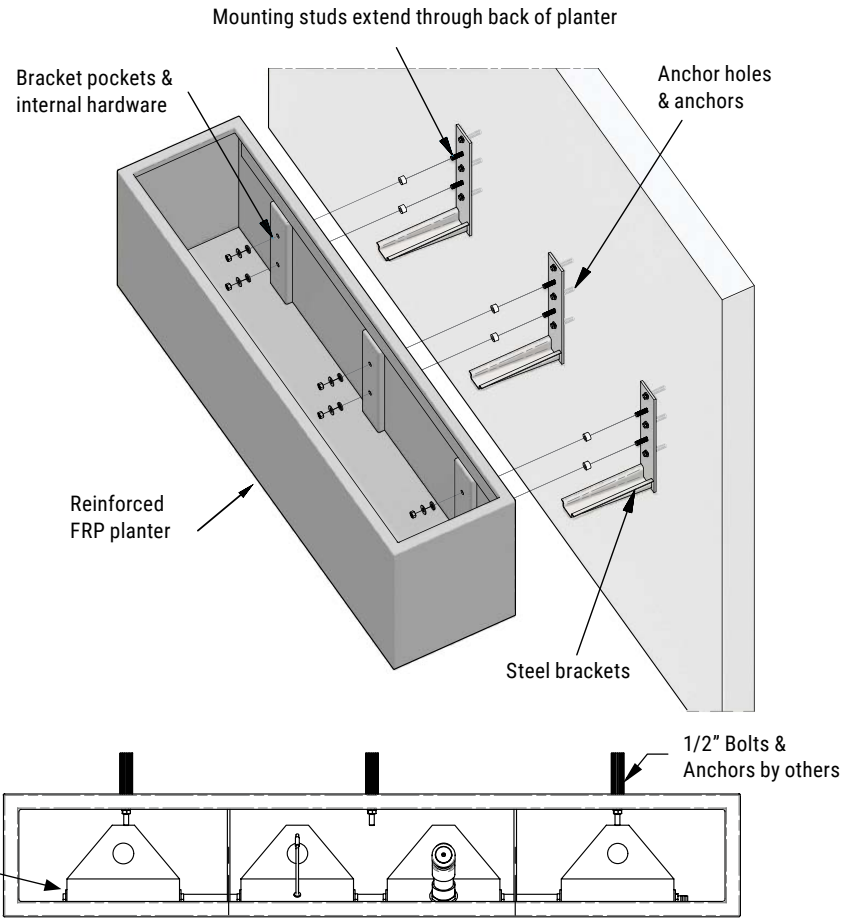

Irrigation

Change Dimension

TourneSeal

Drain Holes

Wilshire Planters FRP Hanging Box

- Tournesol's original commercial hanging box system
- Engineered for facade installation
- Designed for easy mounting & structural integrity
- Reinforced lightweight FRP planter
- Powder-coated steel brackets
- Stainless steel mounting studs
- In production for 20 years, thousands of units installed
- Anchoring hardware not included and is at the discretion of the contractor or project engineer
- Aluminum anchor templates are available
- Works well with our irrigation modules for low maintenance.