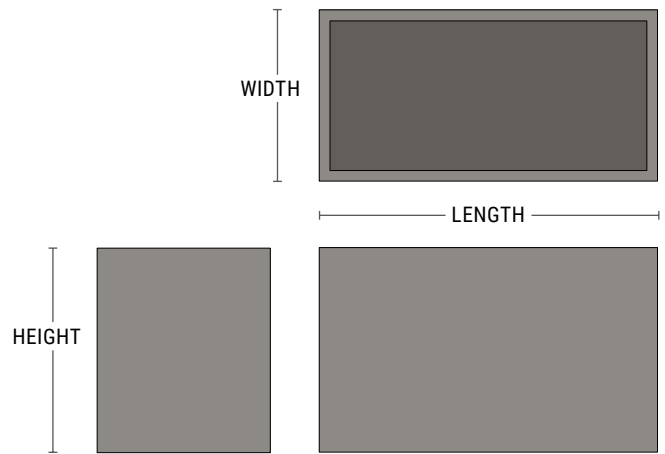

False Bottom

Tie Downs

Bottom Reinforcement

Lift Channels

Custom Color

Wilshire Planters FRP Rectangle & Square

- Lightweight fiberglass
- Available in three standard textures
- Huge range of sizes
- Drain holes upon request or installed in field