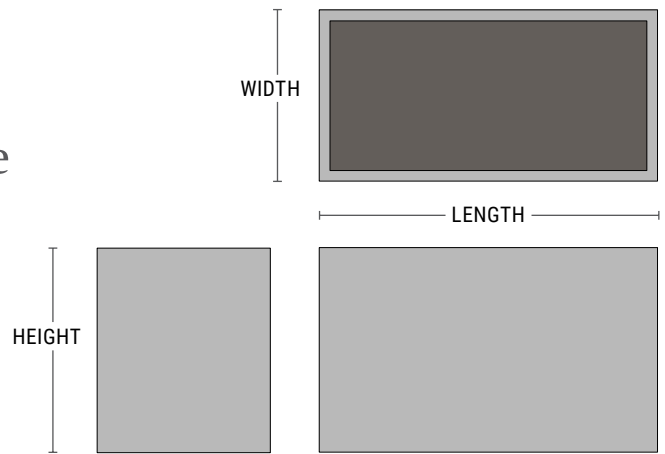

Wilshire Planters Aluminum Rectangle & Square

- 100% recyclable marine-grade aluminum
- Same strength as Wilshire Steel but weigh 40-60% less
- Engineered for strength with welded stiffeners
- Laser-cut & welded for consistent thickness and edge-detail at any scale
- Powder-coat over zinc-free epoxy primer

PRODUCT	SHAPE	LENGTH	WIDTH	HEIGHT	WEIGHT (LBS.)	VOLUME (CUBIC FT.)	INTERIOR TOP	INTERIOR BOTTOM	IRRIGATION
WWR-AL1800	Square	18"	18"	20"	29	3.4	15" x 15"	14.5" x 14.5"	CWC-R1300
WVRT-AL1800	Square Tall	18"	18"	30"	35	5.1	15" x 15"	17.5" x 17.5"	CWC-R1100
WWR-AL241012	Rectangle	24"	10"	12"	16	1.5	21" x 7"	23.5" x 9.5"	CWM-R1109-MS
WWR-AL241218	Rectangle	24"	12"	18"	21	2.8	21" x 9"	23.5" x 11.5"	CWM-R1114-MS
WWR-AL241236	Rectangle	24"	12"	36"	43	5.6	21" x 9"	23.5" x 11.5"	CWM-R1120-MS
WWR-AL241818	Rectangle	24"	18"	18"	24	4.3	21" x 15"	23.5" x 17.5"	CWM-R1114-MS
WWR-AL241824	Rectangle	24"	18"	24"	38	5.7	21" x 15"	23.5" x 17.5"	CWM-R1620-MS
WWR-AL241830	Rectangle	24"	18"	30"	44	7	21" x 15"	23.5" x 17.5"	CWM-R1620-MS
WWR-AL241836	Rectangle	24"	18"	36"	50	8.4	21" x 15"	23.5" x 17.5"	CWM-R1620-MS
WWR-AL242418	Square	24"	24"	18"	37	5.7	21" x 21"	23.5" x 23.5"	CWM-R1614-MS
WWR-AL2400	Square	24"	24"	24"	44	8	21" x 21"	20.5" x 20.5"	CWC-R1850/CWM-R1114-2k
WVRT-AL2400	Square Tall	24"	24"	48"	51	15.1	21" x 21"	23.5" x 23.5"	CWC-R1850
WWR-AL3000	Square	30"	30"	27"	61	14	27" x 27"	25.5" x 25.5"	CWM-R1620-2k
WVRT-AL3000	Square Tall	30"	30"	54"	71	26.6	27" x 27"	29.5" x 29.5"	CWM-R1620-2k-CRT
WWR-AL361012	Rectangle	36"	10"	12"	20	2.3	33" x 7"	35.5" x 9.5"	CWM-R1109-2k
WWR-AL361218	Rectangle	36"	12"	18"	35	4.3	33" x 9"	35.5" x 11.5"	CWM-R1114-2k
WWR-AL361236	Rectangle	36"	12"	36"	56	8.5	33" x 9"	35.5" x 11.5"	CWM-R1120-2k
WWR-AL361818	Rectangle	36"	18"	18"	41	6.5	33" x 15"	35.5" x 17.5"	CWM-R1114-2k
WWR-AL361824	Rectangle	36"	18"	24"	49	8.6	33" x 15"	35.5" x 17.5"	CWM-R2020-MS
WWR-AL361830	Rectangle	36"	18"	30"	57	10.5	33" x 15"	35.5" x 17.5"	CWM-R2020-MS