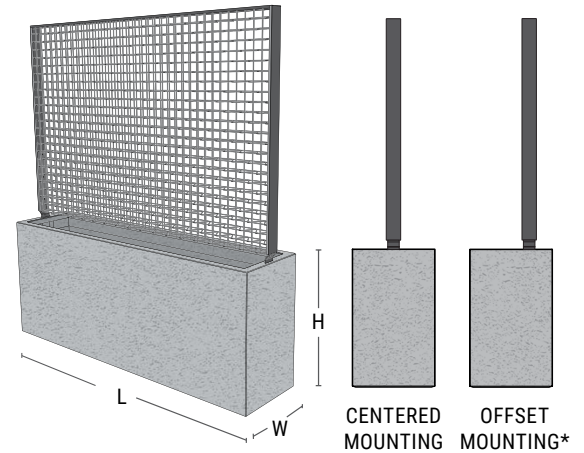

Irrigation

Accessory Pockets

TourneSeal

Drain Holes

Matching Saucer

Wilshire Planters, GFRC with Greenscreen® Trellis

- Durable, lightweight GFRC planter with powder-coated Greenscreen® trellis. 2"W x 2"L x 3"D grid.
- Trellis vertical supports fit into planter lip and are secured with discrete stainless-steel fasteners.
- Trellis is framed on top and sides and extends to planter edge so adjacent planters form a seamless trellis wall.
- Select a Greenscreen Trellis color in addition to a GFRC color and texture. Standard drain holes included.