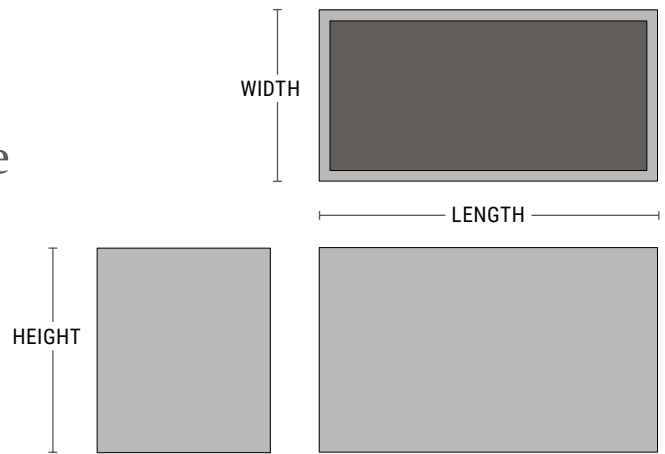

Wilshire Planters Aluminum Rectangle & Square

- 100% recyclable marine-grade aluminum
- Same strength as Wilshire Steel but weigh 40-60% less
- Engineered for strength with welded stiffeners
- Laser-cut & welded for consistent thickness and edge-detail at any scale
- Powder-coat over zinc-free epoxy primer

PRODUCT	SHAPE	LENGTH	WIDTH	HEIGHT	WEIGHT (LBS.)	VOLUME (CUBIC FT.)	INTERIOR TOP	INTERIOR BOTTOM	IRRIGATION
WWR-AL481818	Rectangle	48"	18"	18"	50	8.6	45" x 15"	47.5" x 17.5"	CWM-R1114-2k
WWR-AL481824	Rectangle	48"	18"	24"	60	11.5	45" x 15"	47.5" x 17.5"	CWM-R1620-2k
WWR-AL481830	Rectangle	48"	18"	30"	80	13.5	45" x 15"	47.5" x 17.5"	CWM-R1620-2k
WWR-AL481836	Rectangle	48"	18"	36"	89	17	45" x 15"	47.5" x 17.5"	CWM-R1620-2k
WWR-AL482418	Rectangle	48"	24"	18"	60	11.5	45" x 21"	47.5" x 23.5"	CWM-R1614-2k
WWR-AL482424	Rectangle	48"	24"	24"	67	15	45" x 21"	47.5" x 23.5"	CWM-R1620-2k
WWR-AL482430	Rectangle	48"	24"	30"	78	18.8	45" x 21"	47.5" x 23.5"	CWM-R1620-2k
WWR-AL482436	Rectangle	48"	24"	36"	99	23.3	45" x 21"	47.5" x 23.5"	CWM-R1620-2k
WWR-AL482442	Rectangle	48"	24"	42"	109	26.3	45" x 21"	47.5" x 23.5"	CWM-R1620-2k
WWR-AL483018	Rectangle	48"	30"	18"	64	14.5	45" x 27"	47.5" x 29.5"	CWM-R1614-2k
WWR-AL483024	Rectangle	48"	30"	24"	85	18.3	45" x 27"	47.5" x 29.5"	CWM-R1620-2k
WWR-AL483030	Rectangle	48"	30"	30"	97	23	45" x 27"	47.5" x 29.5"	CWM-R1620-2k
WWR-AL483036	Rectangle	48"	30"	36"	108	27.8	45" x 27"	47.5" x 29.5"	CWM-R1620-2k
WWR-AL483042	Rectangle	48"	30"	42"	125	32.5	45" x 27"	47.5" x 29.5"	CWM-R1620-2k
WWR-AL483618	Rectangle	48"	36"	18"	70	16.6	43" x 31"	47.5" x 35.5"	CWM-R1614-2k
WWR-AL483624	Rectangle	48"	36"	24"	93	21.7	43" x 31"	47.5" x 35.5"	CWM-R1620-2k
WWR-AL483630	Rectangle	48"	36"	30"	105	27.4	43" x 31"	47.5" x 35.5"	CWM-R1620-2k
WWR-AL483636	Rectangle	48"	36"	36"	123	33	43" x 31"	47.5" x 35.5"	CWM-R1620-2k
WWR-AL483642	Rectangle	48"	36"	42"	137	38.6	43" x 31"	47.5" x 35.5"	CWM-R1620-2k
WWR-AL484818	Rectangle	48"	48"	18"	84	22.1	43" x 43"	47.5" x 47.5"	CWM-R1614-2k