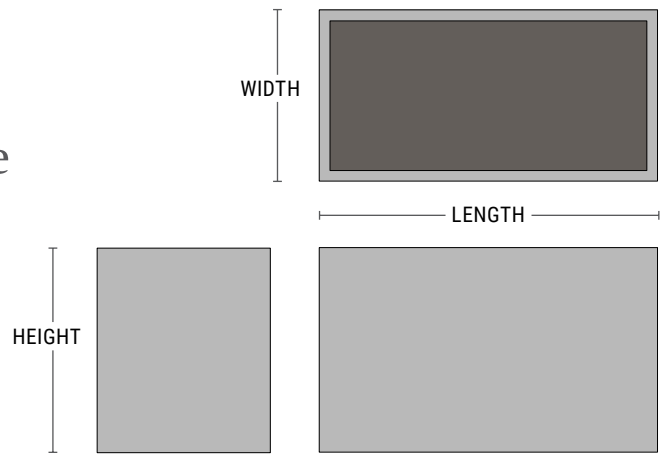

Wilshire Planters Aluminum Rectangle & Square

- 100% recyclable marine-grade aluminum
- Same strength as Wilshire Steel but weigh 40-60% less
- Engineered for strength with welded stiffeners
- Laser-cut & welded for consistent thickness and edge-detail at any scale
- Powder-coat over zinc-free epoxy primer

PRODUCT	SHAPE	LENGTH	WIDTH	HEIGHT	WEIGHT (LBS.)	VOLUME (CUBIC FT.)	INTERIOR TOP	INTERIOR BOTTOM	IRRIGATION
WWR-AL361836	Rectangle	36"	18"	36"	65	12.7	33" x 15"	35.5" x 17.5"	CWM-R2020-MS
WWR-AL362418	Rectangle	36"	24"	18"	47	8.7	33" x 21"	35.5" x 23.5"	CWM-R2014-MS
WWR-AL362424	Rectangle	36"	24"	24"	56	11.6	33" x 21"	35.5" x 23.5"	CWM-R2920-MS
WWR-AL362430	Rectangle	36"	24"	30"	65	14.1	33" x 21"	35.5" x 23.5"	CWM-R2920-MS
WWR-AL362436	Rectangle	36"	24"	36"	73	17.4	33" x 21"	35.5" x 23.5"	CWM-R2920-MS
WWR-AL362442	Rectangle	36"	24"	42"	82	19.7	33" x 21"	35.5" x 23.5"	CWM-R2920-MS
WWR-AL363018	Rectangle	36"	30"	18"	53	10.9	33" x 27"	35.5" x 29.5"	CWM-R2914-MS
WWR-AL363024	Rectangle	36"	30"	24"	62	13.7	33" x 27"	35.5" x 29.5"	CWM-R2920-MS
WWR-AL363030	Rectangle	36"	30"	30"	72	17.3	33" x 27"	35.5" x 29.5"	CWM-R2920-MS
WWR-AL363036	Rectangle	36"	30"	36"	82	20.8	33" x 27"	35.5" x 29.5"	CWM-R2920-MS
WWR-AL363042	Rectangle	36"	30"	42"	92	24.4	33" x 27"	35.5" x 29.5"	CWM-R2920-MS
WWR-AL363618	Square	36"	36"	18"	59	12.4	31" x 31"	35.5" x 35.5"	CWM-R1114-2k
WWR-AL363624	Square	36"	36"	24"	69	16.2	31" x 31"	35.5" x 35.5"	CWM-R1120-2k
WWR-AL363600	Square	36"	36"	30"	80	22	31" x 31"	35.5" x 35.5"	CWM-R1620-2k
WWR-AL363636	Square	36"	36"	36"	90	24.6	31" x 31"	35.5" x 35.5"	CWM-R1120-2k
WWR-AL363642	Square	36"	36"	42"	116	28.8	31" x 31"	35.5" x 35.5"	CWM-R1120-2k
WWR-AL4200	Square	42"	42"	36"	95	37	37" x 37"	43.5" x 43.5"	CWM-1720-4K
WWR-AL481012	Rectangle	48"	10"	12"	25	3.1	45" x 7"	47.5" x 9.5"	CWM-R1109-2k
WWR-AL481218	Rectangle	48"	12"	18"	39	5.7	45" x 9"	47.5" x 11.5"	CWM-R1114-2k
WWR-AL481236	Rectangle	48"	12"	36"	50	11.3	45" x 9"	47.5" x 11.5"	CWM-R1120-2k