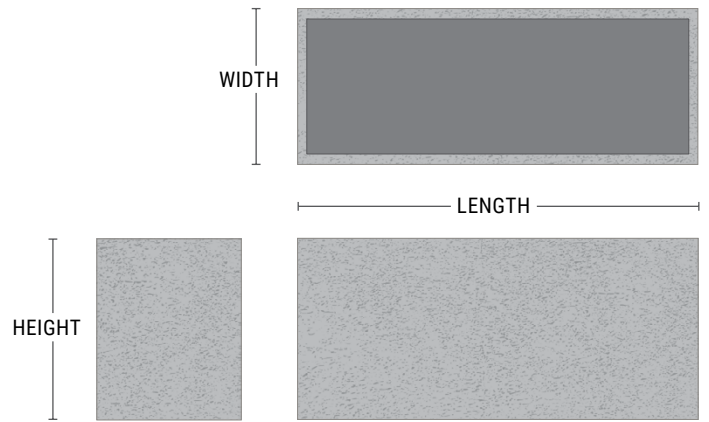

Wilshire Planters GFRC Rectangle & Square

- Durable Glass Fiber Reinforced Concrete
- 75% lighter than cast concrete
- Huge range of sizes
- Drain holes standard

PRODUCT	SHAPE	LENGTH	WIDTH	HEIGHT	WEIGHT (LBS.)	VOLUME (CUBIC FT.)	INTERIOR TOP	INTERIOR BOTTOM	IRRIGATION
WCR-963630	Rectangle	96"	36"	30"	820	52.9	91" x 31"	94.5" x 34.5"	CWM-R2020-3k
WCR-963636	Rectangle	96"	36"	36"	995	63.5	91" x 31"	94.5" x 34.5"	CWM-R1620-4k
WCR-963642	Rectangle	96"	36"	42"	1115	74.6	91" x 31"	94.5" x 34.5"	CWM-R1620-4k
WCR-964818	Rectangle	96"	48"	18"	710	37.6	91" x 43"	94.5" x 46.5"	CWM-R2014-3k
WCR-964824	Rectangle	96"	48"	24"	865	52.1	91" x 43"	94.5" x 46.5"	CWM-R2014-3k
WCR-964830	Rectangle	96"	48"	30"	960	67.3	91" x 43"	94.5" x 46.5"	CWM-R2020-3k
WCR-964836	Rectangle	96"	48"	36"	1320	80.5	91" x 43"	94.5" x 46.5"	CWM-R2020-4k
WCR-964842	Rectangle	96"	48"	42"	1480	95	91" x 43"	94.5" x 46.5"	CWM-R2020-4k
WCR-1201218	Rectangle	120"	12"	18"	430	11.4	116" x 8"	118.5" x 10.5"	CWM-R1109-5k or CWM R1109-MS
WCR-1201818	Rectangle	120"	18"	18"	545	17.8	116" x 14"	118.5" x 16.5"	CWM-R1114-4k/5K or CWM-R1614-4k/5k
WCR-1201824	Rectangle	120"	18"	24"	685	24.3	116" x 14"	118.5" x 16.5"	CWM-R1614-4k
WCR-1201830	Rectangle	120"	18"	30"	780	31	116" x 14"	118.5" x 16.5"	CWM-R2020-4k
WCR-1201836	Rectangle	120"	18"	36"	835	37.5	117" x 15"	118.5" x 16.5"	CWM-R1620-4k
WCR-1202418	Rectangle	120"	24"	18"	600	24.7	116" x 20"	118.5" x 22.5"	CWM-R1109-5K or CWM-R1109-MS
WCR-1202424	Rectangle	120"	24"	24"	705	33.9	116" x 20"	118.5" x 22.5"	CWM-R2014-4k
WCR-1202430	Rectangle	120"	24"	30"	845	42.8	116" x 20"	118.5" x 22.5"	CWM-R2020-4k
WCR-1202436	Rectangle	120"	24"	36"	1070	51.1	115" x 19"	118.5" x 22.5"	CWM-R2020-4k
WCR-1202442	Rectangle	120"	24"	42"	1175	60.3	115" x 19"	118.5" x 22.5"	CWM-R2020-4k
WCR-1203018	Rectangle	120"	30"	18"	660	31.6	116" x 26"	118.5" x 28.5"	CWM-R1109-3K or CWM-R1109-4K
WCR-1203024	Rectangle	120"	30"	24"	805	42.9	116" x 26"	118.5" x 28.5"	CWM-R2014-4k