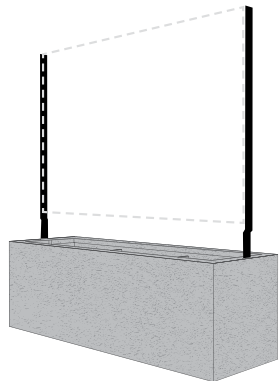

Wilshire Planters, GFRC with Laser-Cut Screen

WILSHIRE PLANTERS GFRC WITH LASER-CUT SCREEN

Planter with Laser-Cut Screen
Screen Patterns on the following page.

THE COMPLETE WILSHIRE COLLECTION

For additional shapes and materials, visit tournesol.com/collections/wilshire