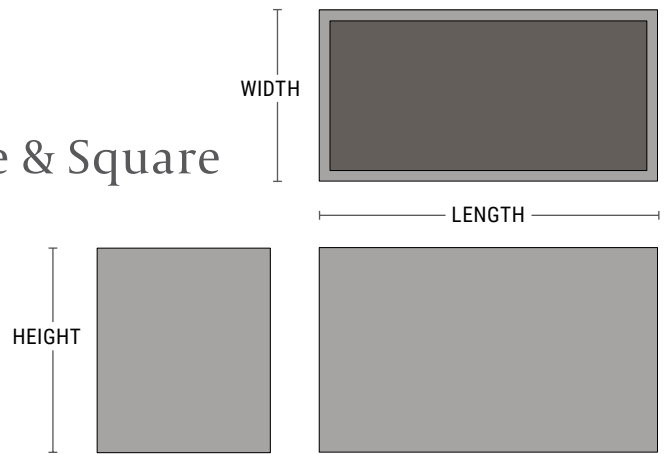

PRODUCT	SHAPE	LENGTH	WIDTH	HEIGHT	WEIGHT (LBS.)	VOLUME (CUBIC FT.)	INTERIOR TOP	IRRIGATION
WWR-CS1800	Square	18"	18"	20"	64 lbs.	3.5	15" x 15"	CWC-R1100
WVRT-CS1800	Square - tall	18"	18"	30"	85 lbs.	5.25	15" x 15"	CWM-R2020-MS
WWR-CS241012	Rectangle	24"	10"	12"	36 lbs.	1.47	21" x 7"	CWM-R1109-MS
WWR-CS241218	Rectangle	24"	12"	18"	52 lbs.	2.74	21" x 9"	CWM-R1614-MS
WWR-CS241818	Rectangle	24"	18"	18"	64 lbs.	4.14	21" x 15"	CWM-R2014-MS
WWR-CS241824	Rectangle	24"	18"	24"	86 lbs.	5.5	21" x 15"	CWM-R2014-MS
WWR-CS241830	Rectangle	24"	18"	30"	94 lbs.	7.08	21" x 15"	CWM-R2020-MS
WWR-CS242418	Square	24"	24"	18"	76 lbs.	5.53	21" x 21"	CWM-R2014-MS
WWR-CS2400	Square	24"	24"	24"	106 lbs.	7.5	21" x 21"	CWC-R1850/CWM-R1114-2k
WVRT-CS2400	Square - tall	24"	24"	48"	170 lbs.	15.25	21" x 21"	CWC-R1850/CWM-R1120-2k
WWR-CS3000	Square	30"	30"	27"	150 lbs.	13	27" x 27"	CWM-R1620-3K/CWM-1720-4K
WWR-CS361012	Rectangle	36"	10"	12"	51 lbs.	2.21	33" x 7"	CWM-R1109-2K
WWR-CS361218	Rectangle	36"	12"	18"	71 lbs.	4.13	33" x 9"	CWM-R1614-MS
WWR-CS361818	Rectangle	36"	18"	18"	85 lbs.	6.23	33" x 15"	CWM-R2014-MS
WWR-CS361824	Rectangle	36"	18"	24"	115 lbs.	8	33" x 15"	CWM-R2014-MS
WWR-CS361830	Rectangle	36"	18"	30"	134 lbs.	10.65	33" x 15"	CWM-R2020-MS
WWR-CS362418	Rectangle	36"	24"	18"	99 lbs.	8.32	33" x 21"	CWM-R2014-MS
WWR-CS362424	Rectangle	36"	24"	24"	132 lbs.	11	33" x 21"	CWM-R2914-MS
WWR-CS362430	Rectangle	36"	24"	30"	153 lbs.	14.24	33" x 21"	CWM-R2920-MS
WWR-CS362436	Rectangle	36"	24"	36"	175 lbs.	17.19	33" x 21"	CWM-R2920-MS