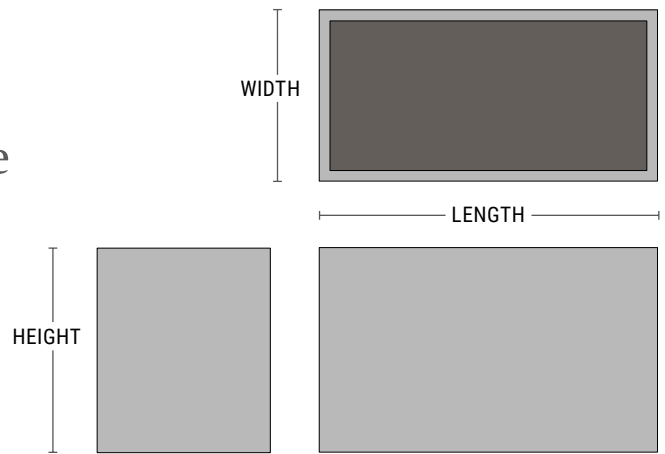

Wilshire Planters Aluminum Rectangle & Square

- 100% recyclable marine-grade aluminum
- Same strength as Wilshire Steel but weigh 40-60% less
- Engineered for strength with welded stiffeners
- Laser-cut & welded for consistent thickness and edge-detail at any scale
- Powder-coat over zinc-free epoxy primer

PRODUCT	SHAPE	LENGTH	WIDTH	HEIGHT	WEIGHT (LBS.)	VOLUME (CUBIC FT.)	INTERIOR TOP	INTERIOR BOTTOM	IRRIGATION
WWR-AL722424	Rectangle	72"	24"	24"	94	22.6	69" x 21"	71.5" x 23.5"	CWM-R1620-3k
WWR-AL722430	Rectangle	72"	24"	30"	125	28.2	69" x 21"	71.5" x 23.5"	CWM-R1620-3k
WWR-AL722436	Rectangle	72"	24"	36"	140	35	69" x 21"	71.5" x 23.5"	CWM-R1620-3k
WWR-AL722442	Rectangle	72"	24"	42"	155	39.5	69" x 21"	71.5" x 23.5"	CWM-R1620-3k
WWR-AL723018	Rectangle	72"	30"	18"	88	21.8	69" x 27"	71.5" x 29.5"	CWM-R1614-3k
WWR-AL723024	Rectangle	72"	30"	24"	119	27.4	69" x 27"	71.5" x 29.5"	CWM-R1620-3k
WWR-AL723030	Rectangle	72"	30"	30"	135	34.5	69" x 27"	71.5" x 29.5"	CWM-R1620-3k
WWR-AL723036	Rectangle	72"	30"	36"	146	41.7	69" x 27"	71.5" x 29.5"	CWM-R1620-3k
WWR-AL723042	Rectangle	72"	30"	42"	167	48.8	69" x 27"	71.5" x 29.5"	CWM-R1620-3k
WWR-AL723618	Rectangle	72"	36"	18"	96	24.9	67" x 31"	71.5" x 35.5"	CWM-R1614-3k
WWR-AL723624	Rectangle	72"	36"	24"	125	32.8	67" x 31"	71.5" x 35.5"	CWM-R1620-3k
WWR-AL723630	Rectangle	72"	36"	30"	141	41.3	67" x 31"	71.5" x 35.5"	CWM-R1620-3k
WWR-AL723636	Rectangle	72"	36"	36"	162	49.8	67" x 31"	71.5" x 35.5"	CWM-R1620-3k
WWR-AL723642	Rectangle	72"	36"	42"	179	58.3	67" x 31"	71.5" x 35.5"	CWM-R1620-3k
WWR-AL724818	Rectangle	72"	48"	18"	113	33.3	67" x 43"	71.5" x 47.5"	CWM-R1614-3k
WWR-AL724824	Rectangle	72"	48"	24"	129	43.6	67" x 43"	71.5" x 47.5"	CWM-R1614-3k
WWR-AL724830	Rectangle	72"	48"	30"	172	55	67" x 43"	71.5" x 47.5"	CWM-R1620-3k
WWR-AL724836	Rectangle	72"	48"	36"	194	66.1	67" x 43"	71.5" x 47.5"	CWM-R1620-3k
WWR-AL724842	Rectangle	72"	48"	42"	228	77.4	67" x 43"	71.5" x 47.5"	CWM-R1620-3k
WWR-AL7200	Square	72"	72"	42"	297	120	67" x 67"	67.5" x 67.5"	CWM-R2020-4k-E