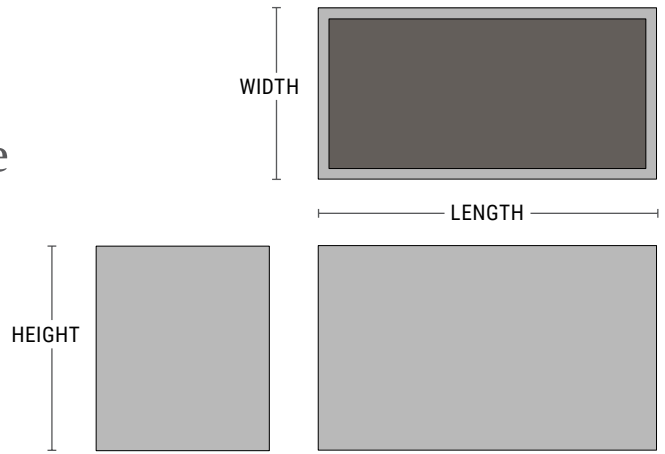

Wilshire Planters Aluminum Rectangle & Square

- 100% recyclable marine-grade aluminum
- Same strength as Wilshire Steel but weigh 40-60% less
- Engineered for strength with welded stiffeners
- Laser-cut & welded for consistent thickness and edge-detail at any scale
- Powder-coat over zinc-free epoxy primer

PRODUCT	SHAPE	LENGTH	WIDTH	HEIGHT	WEIGHT (LBS.)	VOLUME (CUBIC FT.)	INTERIOR TOP	INTERIOR BOTTOM	IRRIGATION
WWR-AL963636	Rectangle	96"	36"	36"	229	66.6	91" x 31"	95.5" x 35.5"	CWM-R1620-4k
WWR-AL963642	Rectangle	96"	36"	42"	250	78	91" x 31"	95.5" x 35.5"	CWM-R1620-4k
WWR-AL964818	Rectangle	96"	48"	18"	140	44.4	91" x 43"	95.5" x 47.5"	CWM-R1614-4k
WWR-AL964824	Rectangle	96"	48"	24"	190	58.4	91" x 43"	95.5" x 47.5"	CWM-R1614-4k
WWR-AL964830	Rectangle	96"	48"	30"	215	73.6	91" x 43"	95.5" x 47.5"	CWM-R1620-4k
WWR-AL964836	Rectangle	96"	48"	36"	258	88.5	91" x 43"	95.5" x 47.5"	CWM-R1620-4k
WWR-AL964842	Rectangle	96"	48"	42"	296	103.7	91" x 43"	95.5" x 47.5"	CWM-R1620-4k