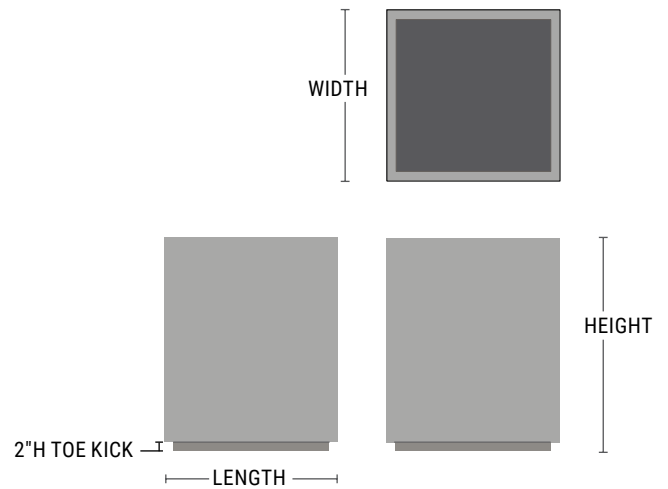

Wilshire Planters FRP Square with Toe Kick

- Lightweight fiberglass
- Available in three standard textures
- Toe kick visually lifts planter
- Toe kick can accommodate lighting
- Drain holes upon request or installed in field

PRODUCT	SHAPE	LENGTH	WIDTH	HEIGHT	WEIGHT (LBS.)	VOLUME (CUBIC FT.)	INTERIOR TOP	INTERIOR BOTTOM	IRRIGATION
WR-1800	Toe Kick Square	18"	18"	20"	26	3.4	15" x 15"	14.5" x 14.5"	CWC-R1300
WRT-1800	Toe Kick Square	18"	18"	30"	36	5.1	15" x 15"	17.5" x 17.5"	CWC-R1100
WR-2400	Toe Kick Square	24"	24"	24"	42	8	21" x 21"	20.5" x 20.5"	CWC-R1850/CWM-R1114-2k
WRT-2400	Toe Kick Square	24"	24"	48"	72	15.1	21" x 21"	23.5" x 23.5"	CWC-R1850
WR-3000	Toe Kick Square	30"	30"	27"	59	14	27" x 27"	25.5" x 25.5"	CWM-R1620-2k
WRT-3000	Toe Kick Square	30"	30"	54"	103	26.6	27" x 27"	29.5" x 29.5"	CWM-R1620-2k-CRT
WR-3600	Toe Kick Square	36"	36"	30"	80	22	31" x 31"	31.5" x 31.5"	CWM-R1620-2k
WR-4200	Toe Kick Square	42"	42"	36"	110	37	37" x 37"	43.5" x 43.5"	CWM-1720-4K
WR-4824	Toe Kick Square	48"	48"	24"	79	29	43" x 43"	43.5" x 43.5"	CWM-R2914-2k
WR-4800	Toe Kick Square	48"	48"	36"	130	48	43" x 43"	43.5" x 43.5"	CWM-R2920-2k
WR-6000	Toe Kick Square	60"	60"	42"	186	80	55" x 55"	55.5" x 55.5"	CWM-R2920-4k
WR-7200	Toe Kick Square	72"	72"	42"	234	120	67" x 67"	67.5" x 67.5"	CWM-R2020-4k-E