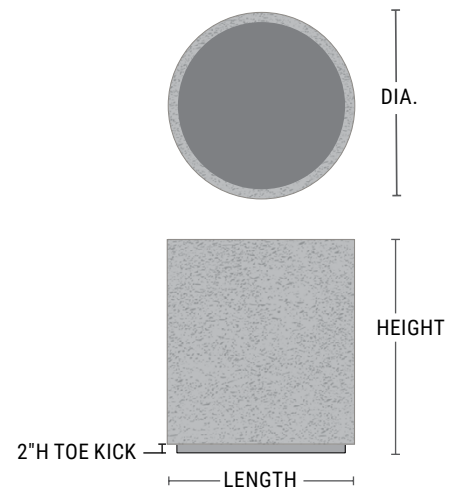

PRODUCT	SHAPE	DIA.	HEIGHT	WEIGHT (LBS.)	VOLUME (CUBIC FT.)	INTERIOR TOP	INTERIOR BOTTOM	IRRIGATION
WCST-1800	Toe Kick Round - Tall	18" dia	30"	95	3.5	15" x 15"	16.5" x 16.5"	CWI-1200
WCS-2400	Toe Kick Round	24" dia	24"	130	5.5	21" dia	19.5" dia	CWC-1600/CWM-1114-2k
WCST-2400	Toe Kick Round - Tall	24" dia	48"	190	10.6	21" x 21"	22.5" x 22.5"	CWI-1700
WCS-3000	Toe Kick Round	30" dia	27"	185	10	27" dia	24.5" dia	CWC-2400/CWM-1720-2k
WCST-3000	Toe Kick Round - Tall	30" dia	54"	285	19.2	26" x 26"	28.5" x 28.5"	CWI-2200
WCS-3600	Toe Kick Round	36" dia	30"	275	16.5	31.5" dia	30.5" dia	CWC-2800/CWM-1720-3k
WCS-4200	Toe Kick Round	42" dia	33"	340	25	37.5" dia	36.5" dia	CWC-3300/CWM-1720-3k
WCS-4800	Toe Kick Round	48" dia	36"	445	32.5	43.5" dia	42.5" dia	CWM-2920-3k
WCS-6000	Toe Kick Round	60" dia	36"	590	52	55.5" dia	54.5" dia	CWM-2920-4k
WCS-7200	Toe Kick Round	72" dia	42"	865	86.5	67" dia	66.5" dia	CWM-2920-4k