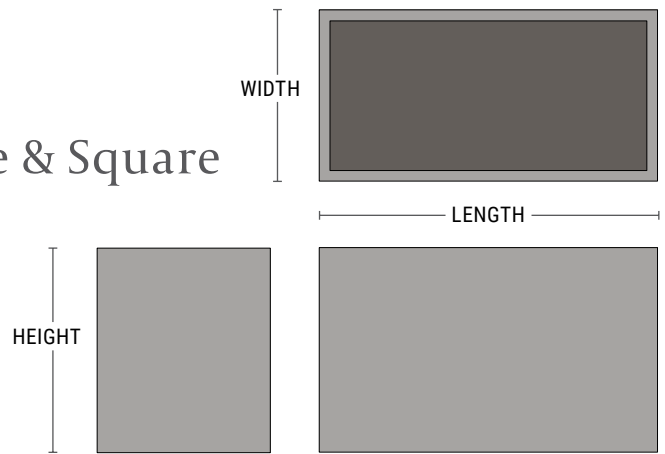

Wilshire Planters Powder-Coated Steel Rectangle & Square

- 12-gauge steel with stainless steel base
- Engineered to resist deformation
- Optional toe kick available
- Powder-coat over zinc-rich primer to reduce rusting
- Drain holes standard

PRODUCT	SHAPE	LENGTH	WIDTH	HEIGHT	WEIGHT (LBS.)	VOLUME (CUBIC FT.)	INTERIOR TOP	IRRIGATION
WWR-CS601824	Rectangle	60"	18"	24"	177 lbs.	14	57" x 15"	CWM-R2014-2k
WWR-CS601830	Rectangle	60"	18"	30"	198 lbs.	17.79	57" x 15"	CWM-R2020-2K
WWR-CS602418	Rectangle	60"	24"	18"	146 lbs.	13.91	57" x 21"	CWM-R2014-2K
WWR-CS602424	Rectangle	60"	24"	24"	200 lbs.	18.5	57" x 21"	CWM-R2014-2k
WWR-CS602430	Rectangle	60"	24"	30"	222 lbs.	23.78	57" x 21"	CWM-R2020-2k
WWR-CS602436	Rectangle	60"	24"	36"	252 lbs.	28.72	57" x 21"	CWM-R2020-2k
WWR-CS602442	Rectangle	60"	24"	42"	298 lbs.	33.66	57" x 21"	CWM-R2020-2k
WWR-CS603018	Rectangle	60"	30"	18"	164 lbs.	17.41	57" x 27"	CWM-R2014-2k
WWR-CS603024	Rectangle	60"	30"	24"	197 lbs.	23.6	57" x 27"	CWM-R2020-2k
WWR-CS603030	Rectangle	60"	30"	30"	256 lbs.	29	57" x 27"	CWM-R2020-2k
WWR-CS603036	Rectangle	60"	30"	36"	278 lbs.	35.97	57" x 27"	CWM-R2020-2k
WWR-CS603042	Rectangle	60"	30"	42"	327 lbs.	42.15	57" x 27"	CWM-R2020-2k
WWR-CS603618	Rectangle	60"	36"	18"	183 lbs.	20.92	57" x 33"	CWM-R2014-2k
WWR-CS603624	Rectangle	60"	36"	24"	217 lbs.	28.35	57" x 33"	CWM-R2020-2k
WWR-CS603630	Rectangle	60"	36"	30"	269 lbs.	35.78	57" x 33"	CWM-R2020-2k
WWR-CS603636	Rectangle	60"	36"	36"	304 lbs.	43.21	57" x 33"	CWM-R2020-2k
WWR-CS603642	Rectangle	60"	36"	42"	356 lbs.	50.64	57" x 33"	CWM-R2020-2k
WWR-CS604818	Rectangle	60"	48"	18"	219 lbs.	27.94	57" x 45"	CWM-R2014-2k
WWR-CS604824	Rectangle	60"	48"	24"	257 lbs.	37.86	57" x 45"	CWM-R2020-2k
WWR-CS604830	Rectangle	60"	48"	30"	317 lbs.	47.78	57" x 45"	CWM-R2020-2k