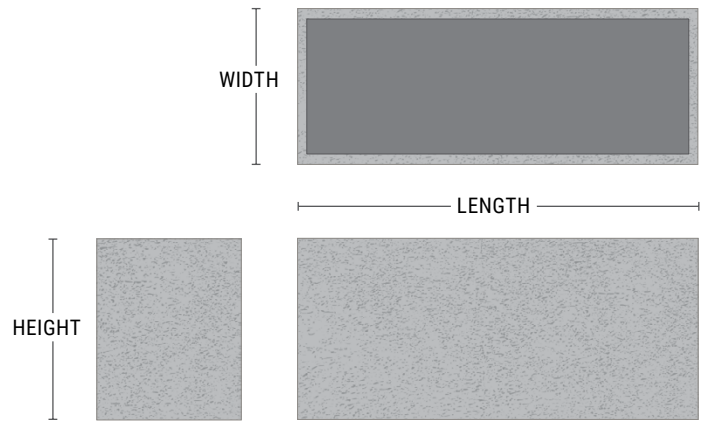

Wilshire Planters GFRC Rectangle & Square

- Durable Glass Fiber Reinforced Concrete
- 75% lighter than cast concrete
- Huge range of sizes
- Drain holes standard

PRODUCT	SHAPE	LENGTH	WIDTH	HEIGHT	WEIGHT (LBS.)	VOLUME (CUBIC FT.)	INTERIOR TOP	INTERIOR BOTTOM	IRRIGATION
WCR-1203030	Rectangle	120"	30"	30"	1000	54	115" x 25"	118.5" x 28.5"	CWM-R2020-4k
WCR-1203042	Rectangle	120"	30"	42"	1255	77	115" x 25"	118.5" x 28.5"	CWM-R2020-4k
WCR-1203618	Rectangle	120"	36"	18"	710	38.5	115" x 31"	118.5" x 34.5"	CWM-R1109-5k
WCR-1203624	Rectangle	120"	36"	24"	880	52.2	115" x 31"	118.5" x 34.5"	CWM-R2014-4K1
WCR-1203630	Rectangle	120"	36"	30"	990	66.3	115" x 31"	118.5" x 34.5"	CWM-R2020-4k
WCR-1203636	Rectangle	120"	36"	36"	1235	79.5	115" x 31"	118.5" x 34.5"	CWM-R2020-4k
WCR-1203642	Rectangle	120"	36"	42"	1345	93.6	115" x 31"	118.5" x 34.5"	CWM-R2020-4k