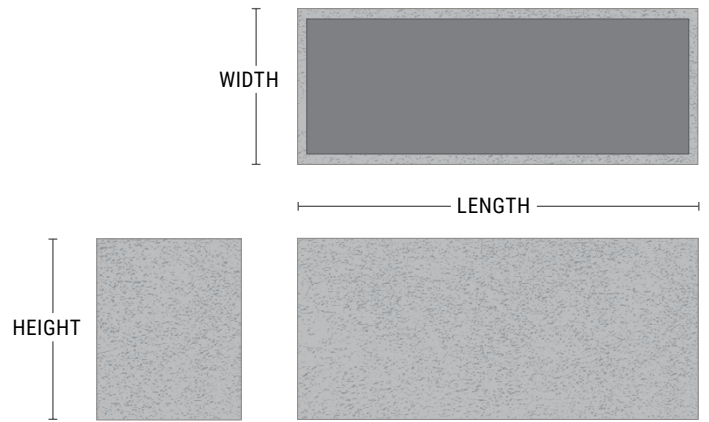

Wilshire Planters GFRC Rectangle & Square

- Durable Glass Fiber Reinforced Concrete
- 75% lighter than cast concrete
- Huge range of sizes
- Drain holes standard

PRODUCT	SHAPE	LENGTH	WIDTH	HEIGHT	WEIGHT (LBS.)	VOLUME (CUBIC FT.)	INTERIOR TOP	INTERIOR BOTTOM	IRRIGATION
WCR-724830	Rectangle	72"	48"	30"	750	50.5	67" x 43"	70.5" x 46.5"	CWM-R1620-3k
WCR-724836	Rectangle	72"	48"	36"	1060	59.8	67" x 43"	70.5" x 46.5"	CWM-R2920-2k
WCR-724842	Rectangle	72"	48"	42"	1165	71	67" x 43"	70.5" x 46.5"	CWM-R2920-2k
WCR-7200F	Square	72"	72"	42"	1250	112.5	67" x 67"	66.5" x 66.5"	CWM-R2020-4k-E
WCR-961218	Rectangle	96"	12"	18"	350	9.1	92" x 8"	94.5" x 10.5"	CWM-R1109-4k
WCR-961818	Rectangle	96"	18"	18"	445	14.2	92" x 14"	94.5" x 16.5"	CWM-R1109-5k
WCR-961824	Rectangle	96"	18"	24"	555	19.3	92" x 14"	94.5" x 16.5"	CWM-R1614-3k
WCR-961830	Rectangle	96"	18"	30"	635	24.7	92" x 14"	94.5" x 16.5"	CWM-R2020-3k
WCR-961836	Rectangle	96"	18"	36"	640	30.2	93" x 15"	94.5" x 16.5"	CWM-R1620-4k
WCR-962418	Rectangle	96"	24"	18"	490	19.7	92" x 20"	94.5" x 22.5"	CWM-R1109-5k
WCR-962424	Rectangle	96"	24"	24"	575	27	92" x 20"	94.5" x 22.5"	CWM-R2014-3k
WCR-962430	Rectangle	96"	24"	30"	700	34.1	92" x 20"	94.5" x 22.5"	CWM-R1620-4k
WCR-962436	Rectangle	96"	24"	36"	885	40.7	91" x 19"	94.5" x 22.5"	CWM-R1620-4k
WCR-962442	Rectangle	96"	24"	42"	965	48.1	91" x 19"	94.5" x 22.5"	CWM-R2020-3k
WCR-963018	Rectangle	96"	30"	18"	540	25.2	92" x 26"	94.5" x 28.5"	CWM-R1109-5k
WCR-963024	Rectangle	96"	30"	24"	665	34.2	92" x 26"	94.5" x 28.5"	CWM-R2014-3k
WCR-963030	Rectangle	96"	30"	30"	825	43	91" x 25"	94.5" x 28.5"	CWM-R2020-3k
WCR-963042	Rectangle	96"	30"	42"	1045	61.3	91" x 25"	94.5" x 28.5"	CWM-R1620-4k
WCR-963618	Rectangle	96"	36"	18"	585	30.6	91" x 31"	94.5" x 34.5"	CWM-R1109-5k
WCR-963624	Rectangle	96"	36"	24"	725	41.6	91" x 31"	94.5" x 34.5"	CWM-R2014-3k