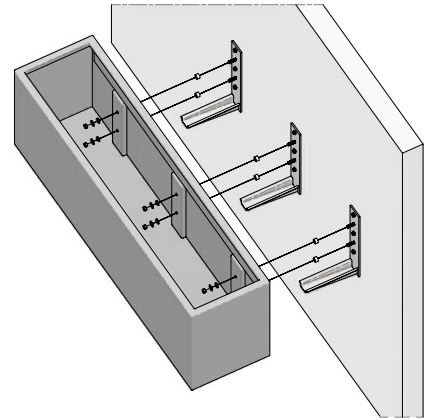

Wilshire Planters FRP Hanging Box

- Tournesol's original commercial hanging box system
- Engineered for facade installation
- Designed for easy mounting & structural integrity
- Reinforced lightweight FRP planter
- Powder-coated steel brackets
- Stainless steel mounting studs
- In production for 20 years, thousands of units installed
- Anchoring hardware not included and is at the discretion of the contractor or project engineer
- Aluminum anchor templates are available
- Works well with our irrigation modules for low maintenance.

PRODUCT	SHAPE	LENGTH	WIDTH	HEIGHT	WEIGHT (LBS.)	VOLUME (CUBIC FT.)	NUMBER OF BULKHEADS	NUMBER OF BRACKETS	IRRIGATION
WB-1012-72	Rectangle	72"	10"	12"	55 lbs	5 cu. ft.	2	3	CWM-R1109-4k
WB-1218-72	Rectangle	72"	12"	18"	90 lbs	9 cu. ft.	2	3	CWM-R1114-4k
WB-1824-72	Rectangle	72"	18"	24"	118 lbs	18 cu. ft.	2	3	CWM-R1620-3k
WB-1012-96	Rectangle	96"	10"	12"	85 lbs	6.7 cu. ft.	2	4	CWM-R1109-5k
WB-1218-96	Rectangle	96"	12"	18"	125 lbs	12 cu. ft.	2	4	CWM-R1114-5k
WB-1824-96	Rectangle	96"	18"	24"	154 lbs	24 cu. ft.	3	4	CWM-R1620-4k
WB-1012-120	Rectangle	120"	10"	12"	105 lbs	8.3 cu. ft.	3	5	CWM-R1109-3k + CWM-R1109-4k
WB-1218-120	Rectangle	120"	12"	18"	148 lbs	15 cu. ft.	4	5	CWM-R1114-3k + CWM-R1114-4k
WB-1824-120	Rectangle	120"	18"	24"	190 lbs	30 cu. ft.	4	5	CWM-R1620-5k

HANGING BOX TEMPLATE

Aluminum and plastic template assists in correct placement of anchor holes.

PRODUCT	DESCRIPTION
WBT-1012-XX	Drilling template for -1012 size Wilshire Box. Order by length (XX=# of inches) - Aluminum and plastic.
WBT-1218-XX	Drilling template for -1218 size Wilshire Box. Order by length (XX=# of inches) - Aluminum and plastic.
WBT-1824-XX	Drilling template for -1824 size Wilshire Box. Order by length (XX=# of inches) - Aluminum and plastic.