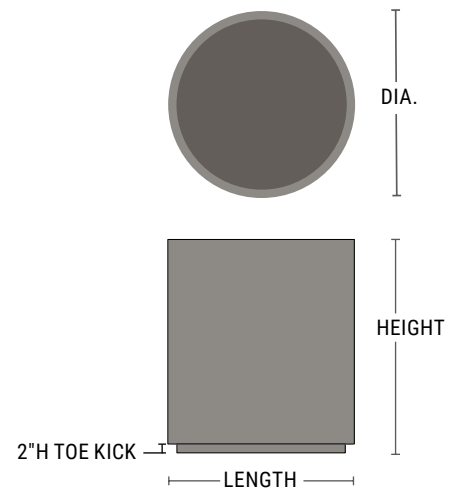

Irrigation

Change Dimension

TourneSeal

Drain Holes

Matching Saucer

Custom Color

Wilshire Planters FRP Round with Toe Kick

- Lightweight fiberglass
- Available in three standard textures
- Toe kick visually lifts planter
- Toe kick can accommodate lighting
- Drain holes upon request or installed in field