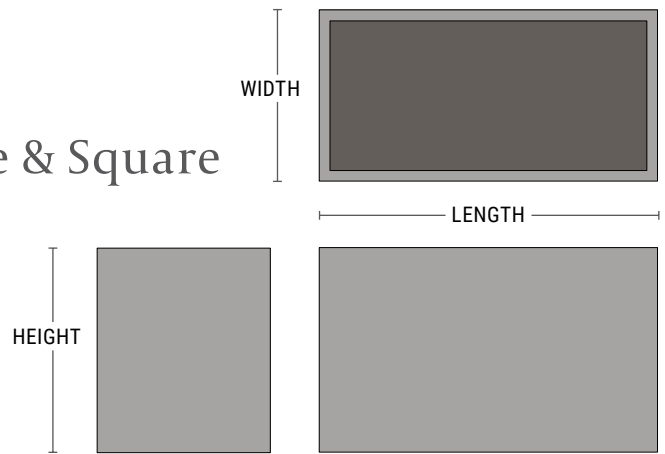

Wilshire Planters Powder-Coated Steel Rectangle & Square

- 12-gauge steel with stainless steel base
- Engineered to resist deformation
- Optional toe kick available
- Powder-coat over zinc-rich primer to reduce rusting
- Drain holes standard

PRODUCT	SHAPE	LENGTH	WIDTH	HEIGHT	WEIGHT (LBS.)	VOLUME (CUBIC FT.)	INTERIOR TOP	IRRIGATION
WWR-CS482436	Rectangle	48"	24"	36"	213 lbs.	22.96	45" x 21"	CWM-R2020-2k
WWR-CS482442	Rectangle	48"	24"	42"	239 lbs.	26.91	45" x 21"	CWM-R2020-2k
WWR-CS483018	Rectangle	48"	30"	18"	139 lbs.	13.92	45" x 27"	CWM-R2014-2k
WWR-CS483024	Rectangle	48"	30"	24"	167 lbs.	18.86	45" x 27"	CWM-R2020-2k
WWR-CS483030	Rectangle	48"	30"	30"	219 lbs.	23.5	45" x 27"	CWM-R2020-2k
WWR-CS483036	Rectangle	48"	30"	36"	237 lbs.	28.75	45" x 27"	CWM-R2020-2k
WWR-CS483042	Rectangle	48"	30"	42"	265 lbs.	33.69	45" x 27"	CWM-R2020-2k
WWR-CS483618	Rectangle	48"	36"	18"	155 lbs.	16.72	45" x 33"	CWM-R2014-2k
WWR-CS483624	Rectangle	48"	36"	24"	185 lbs.	22.66	45" x 33"	CWM-R2020-2k
WWR-CS483630	Rectangle	48"	36"	30"	231 lbs.	28.6	45" x 33"	CWM-R2020-2k
WWR-CS483636	Rectangle	48"	36"	36"	261 lbs.	34.54	45" x 33"	CWM-R2020-2k
WWR-CS483642	Rectangle	48"	36"	42"	291 lbs.	40.48	45" x 33"	CWM-R2020-2k
WWR-CS484818	Rectangle	48"	48"	18"	187 lbs.	22.33	45" x 45"	CWM-R2014-2k
WWR-CS4824	Square	48"	48"	24"	239 lbs.	30.25	45" x 45"	CWM-R2014-4K/CWM-2914-4K
WWR-CS484830	Rectangle	48"	48"	30"	274 lbs.	38.19	45" x 45"	CWM-R2020-2k
WWR-CS4800	Square	48"	48"	36"	344 lbs.	45.5	45" x 45"	CWM-R2920-4k
WWR-CS484842	Square	48"	48"	42"	342 lbs.	54.05	45" x 45"	CWM-R2020-2k
WWR-CS601012	Rectangle	60"	10"	12"	79 lbs.	3.69	57" x 7"	CWM-R1109-3K
WWR-CS601218	Rectangle	60"	12"	18"	110 lbs.	6.89	57" x 9"	CWM-R1614-3K
WWR-CS601818	Rectangle	60"	18"	18"	128 lbs.	10.4	57" x 15"	CWM-R2014-2K