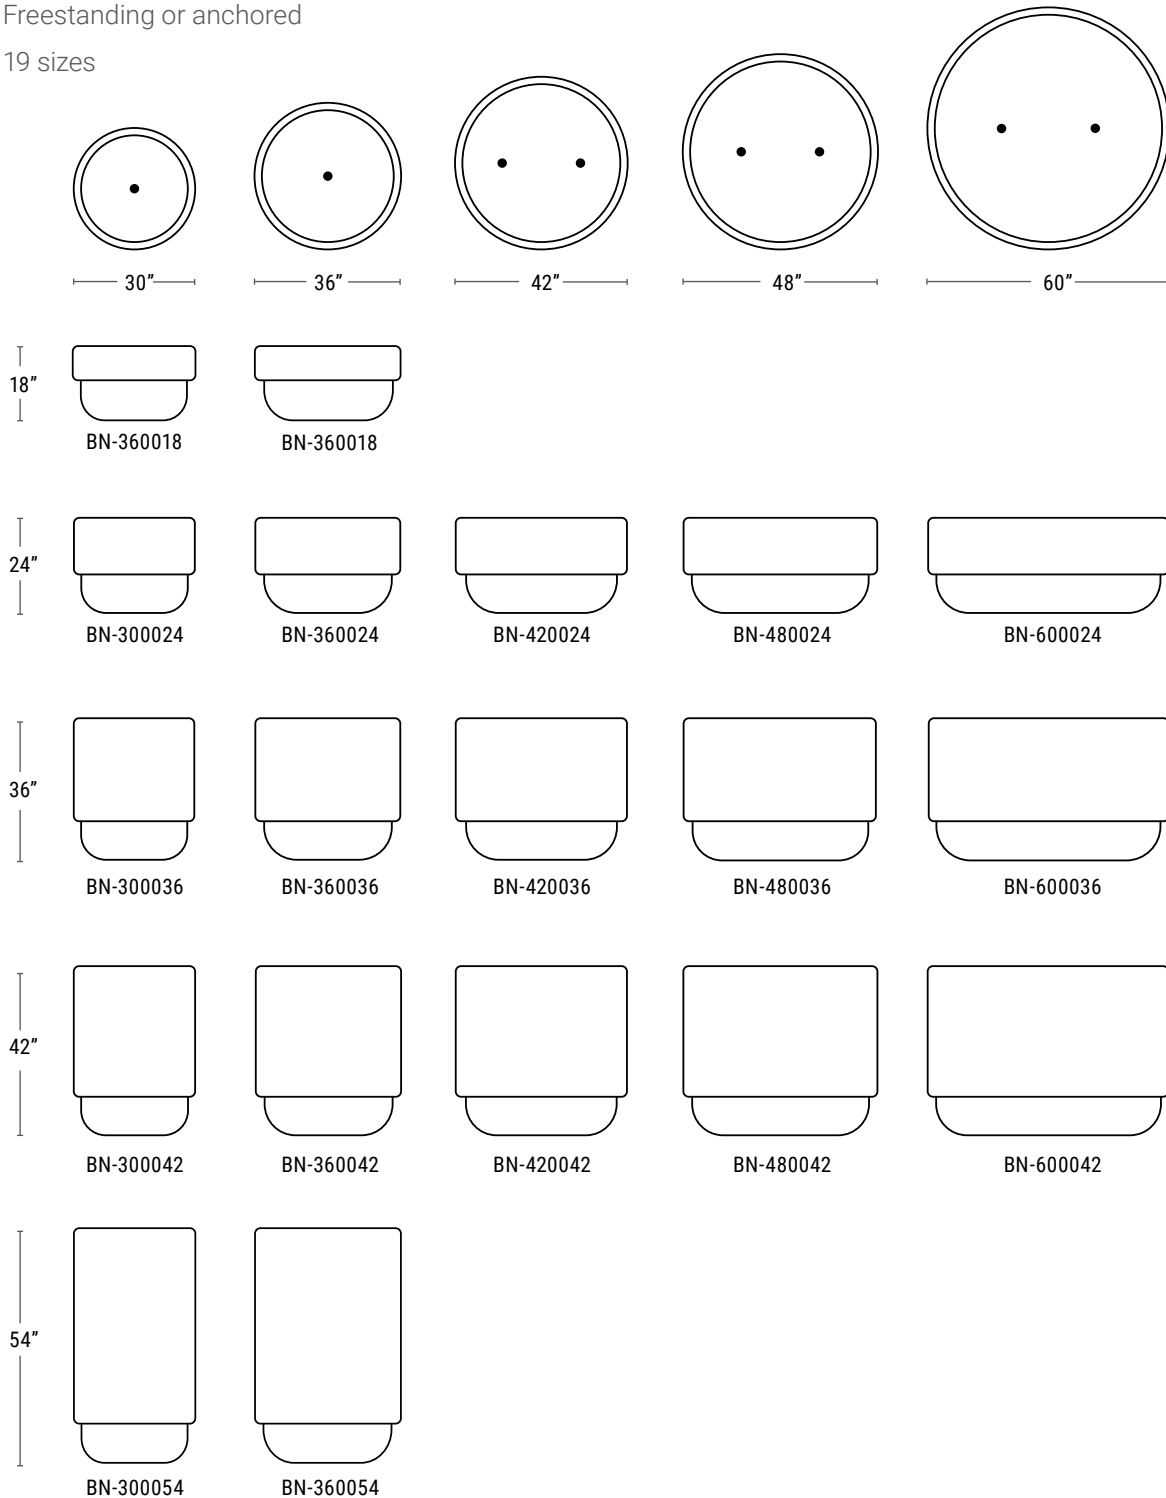

Bolinas Collection

- Glass Fiber Reinforced Concrete (GFRC)
- Suitable for indoor or outdoor use
- Freestanding or anchored
- 19 sizes